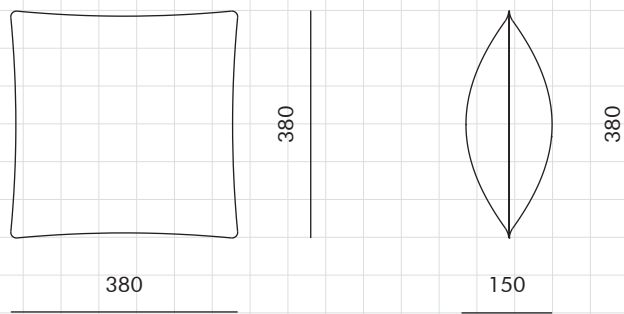

QI Pillow Small

CODE  
DIMENSIONS

QI-S400-A1  
W380 x D380 x H150mm

NET WEIGHT  
ENVIRONMENT  
MATERIALS

0.8 kg  
Indoor  
Upholstery  
\*Please refer to website or contact your local representative for complete material swatches.

SHIPPING

<b>Package</b>	Assembled		
<b>Package Qty</b>	1 pcs/box		
<b>Packaging</b>	<b>Measurement (mm)</b>	<b>Volume (cbm)</b>	<b>Gross Weight (kg)</b>
<b>FCL</b>	W410 x D410 x H180	0.03	1.67
<b>LCL/AIR</b>	W410 x D410 x H180	0.03	1.67