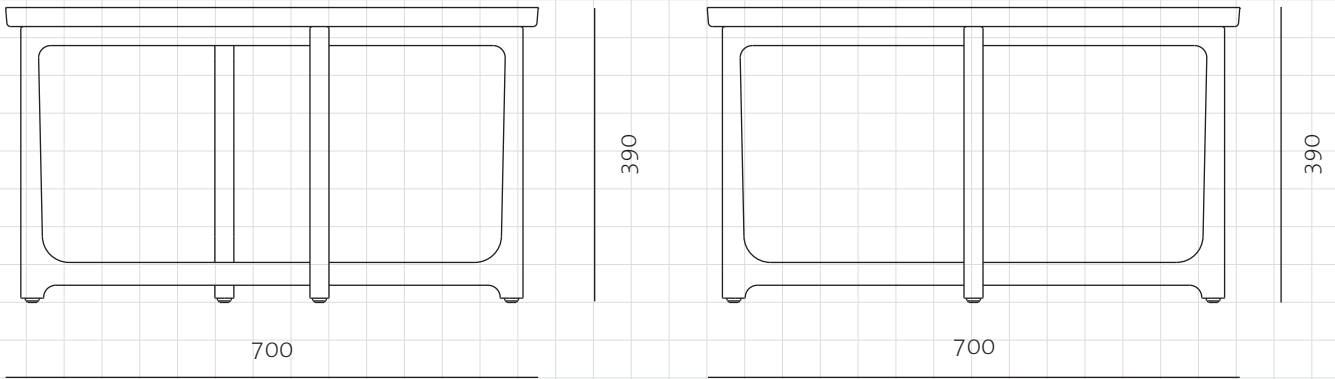

**Lyrical Big Side Table**

**CODE**

LY-T110-700

**DIMENSIONS**

C700 x H390mm

**NET WEIGHT**

5.0 kg

**ENVIRONMENT**

Indoor

**MATERIALS**

Solid wood legs, wood veneer top

\*Please refer to website or contact your local representative for complete material swatches.

**SHIPPING**

<b>Package</b>	Assembled		
<b>Package Qty</b>	1 pcs/box		
<b>Packaging</b>	<b>Measurement (mm)</b>	<b>Volume (cbm)</b>	<b>Gross Weight (kg)</b>
<b>FCL</b>	W765 x D765 x H455	0.27	8.72
<b>LCL/AIR</b>	W785 x D785 x H550	0.34	15.88