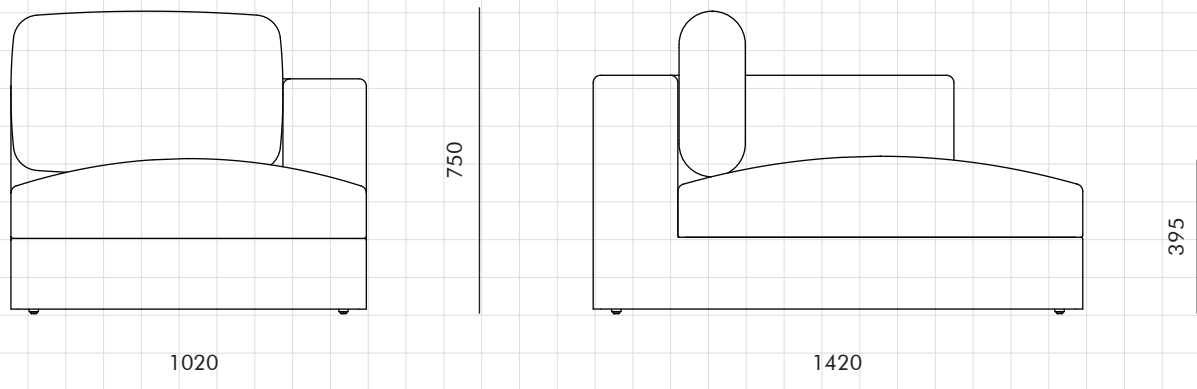

Atelier Small Chaise Lounge R-Skirt

CODE
DIMENSIONS

AT-S460-R
W1020 x D1420 x H750mm
Seating height: 395mm

NET WEIGHT
ENVIRONMENT
MATERIALS

40.0 kg
Indoor
Solid wood and plywood frame, upholstery
*Please refer to website or contact your local representative for complete material swatches.

SHIPPING

Package	Assembled		
Package Qty	1 pcs/box		
Packaging	Measurement (mm)	Volume (cbm)	Gross Weight (kg)
FCL	W1085 x D1485 x H695	1.12	49.70
LCL/AIR	W1105 x D1505 x H790	1.31	69.03