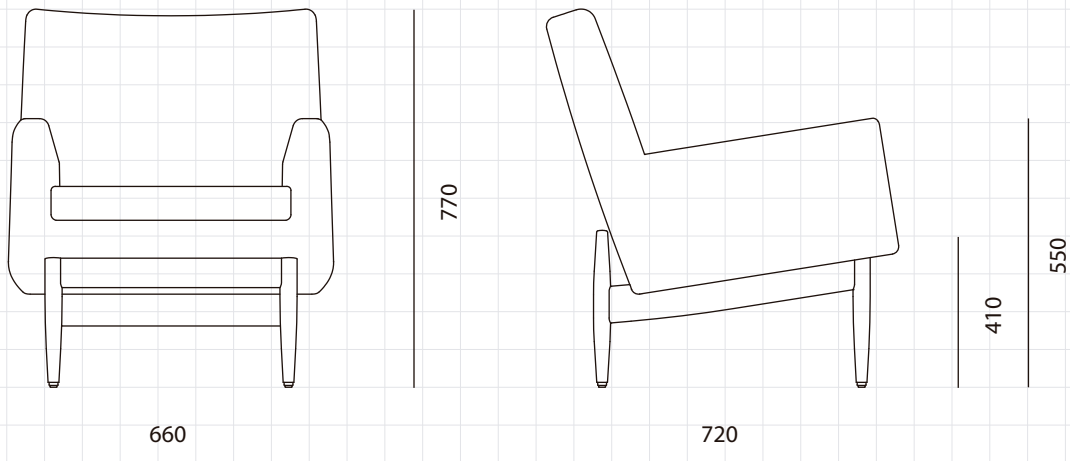

Risom U380 Chair

**CODE**  
**DIMENSIONS**

RI-S121  
W660 x D720 x H770mm  
Seating height:410mm

**NET WEIGHT**  
**ENVIRONMENT**  
**MATERIALS**

15.0 kg  
Indoor  
Solid wood frame, upholstery

\*Please refer to website or contact your local representative for complete material swatches.

**SHIPPING**

<b>Package</b>	Assembled		
<b>Package Qty</b>	1 pcs/box		
<b>Packaging</b>	<b>Measurement (mm)</b>	<b>Volume (cbm)</b>	<b>Gross Weight (kg)</b>
<b>FCL</b>	W725 x D785 x H855	0.49	21.48
<b>LCL/AIR</b>	W765 x D825 x H945	0.60	28.81