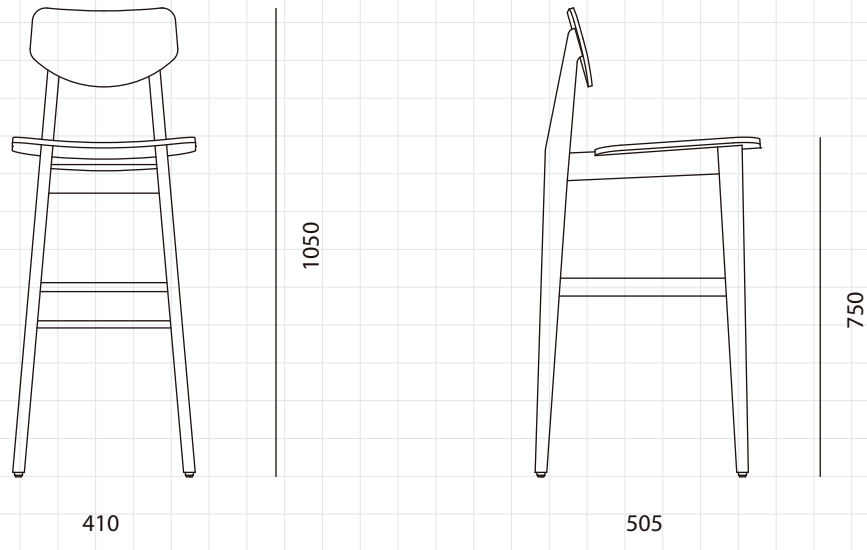

Risom C376 Chair

CODE
DIMENSIONS

RI-S310-UP
W410 x D505 x H1050mm
Seating height: 750mm

NET WEIGHT
ENVIRONMENT
MATERIALS

5.0 kg
Indoor
Solid wood frame, upholstery
*Please refer to website or contact your local representative for complete material swatches.

SHIPPING

Package	Assembled		
Package Qty	1 pcs/box		
Packaging	Measurement (mm)	Volume (cbm)	Gross Weight (kg)
FCL	W475 x D570 x H1135	0.31	11.86
LCL/AIR	W515 x D610 x H1225	0.38	15.51