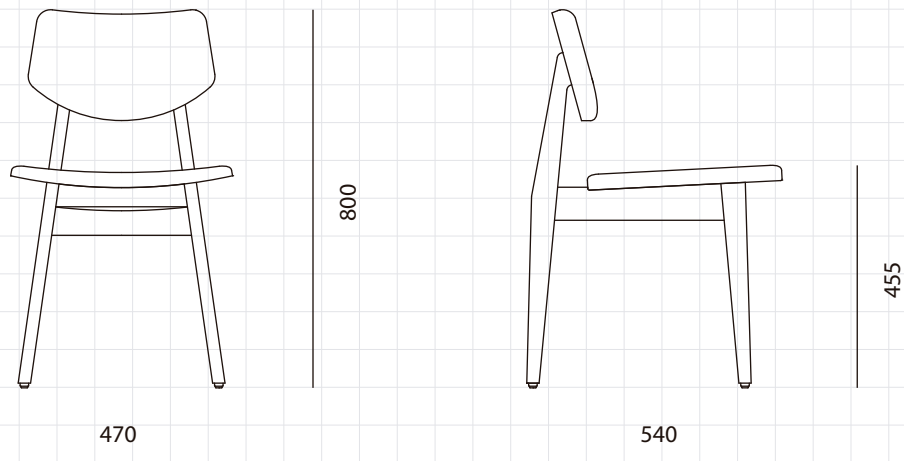

Risom C276 Chair

**CODE**  
**DIMENSIONS**

RI-S220-UP  
W470 x D540 x H800mm  
Seating height: 455mm

**NET WEIGHT**  
**ENVIRONMENT**  
**MATERIALS**

4.5 kg  
Indoor  
Solid wood frame, upholstery  
\*Please refer to website or contact your local representative for complete material swatches.

**SHIPPING**

<b>Package</b>	Assembled		
<b>Package Qty</b>	1 pcs/box		
<b>Packaging</b>	<b>Measurement (mm)</b>	<b>Volume (cbm)</b>	<b>Gross Weight (kg)</b>
<b>FCL</b>	W535 x D605 x H885	0.29	9.79
<b>LCL/AIR</b>	W575 x D645 x H975	0.36	14.10