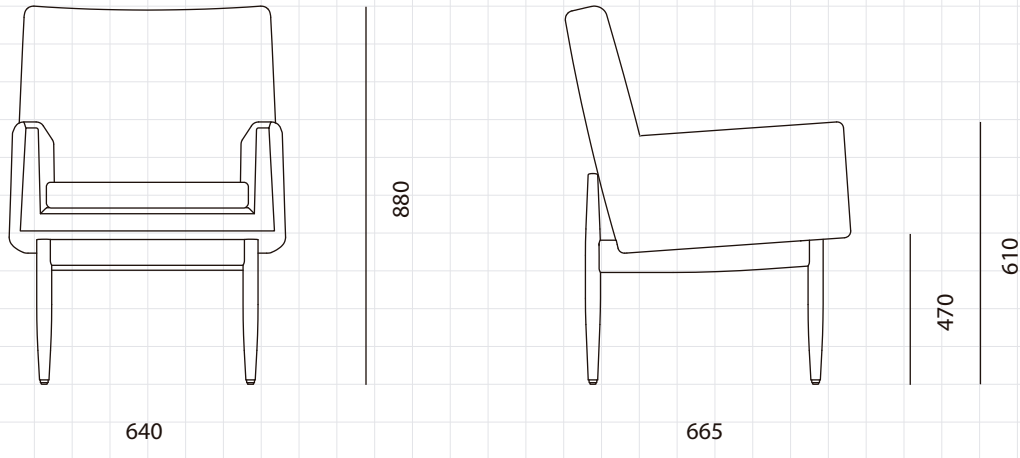

Risom C180 Chair

**CODE**  
**DIMENSIONS**

RI-S231  
W640 x D665 x H880mm  
Seating height: 470mm

**NET WEIGHT**  
**ENVIRONMENT**  
**MATERIALS**

14.0 kg  
Indoor  
Solid wood frame, upholstery  
\*Please refer to website or contact your local representative for complete material swatches.

**SHIPPING**

<b>Package</b>	Assembled		
<b>Package Qty</b>	1 pcs/box		
<b>Packaging</b>	<b>Measurement (mm)</b>	<b>Volume (cbm)</b>	<b>Gross Weight (kg)</b>
<b>FCL</b>	W705 x D730 x H965	0.50	21.08
<b>LCL/AIR</b>	W745 x D770 x H1055	0.61	27.74