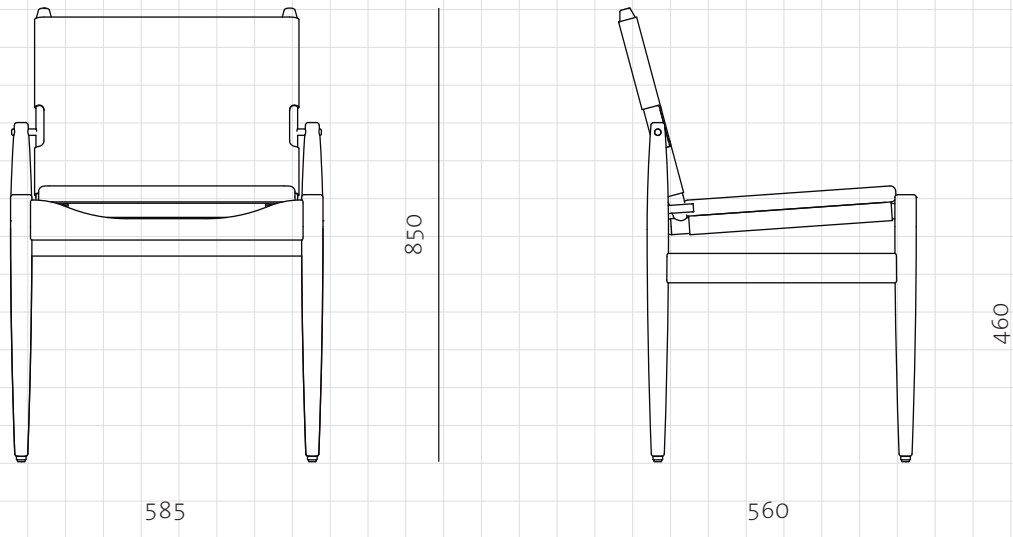

Journey Dining Chair-LE

CODE
DIMENSIONS

JN-S210-LE
W585 x D560 x H850mm
Seating height: 460mm

NET WEIGHT
ENVIRONMENT
MATERIALS

6.5 kg
Indoor
Solid wood frame, upholstery, stainless steel oil rubbed copper
*Please refer to website or contact your local representative for complete material swatches.

SHIPPING

Package	Assembled		
Package Qty	1 pcs/box		
Packaging	Measurement (mm)	Volume (cbm)	Gross Weight (kg)
FCL	W650 x D625 x H935	0.38	12.68
LCL/AIR	W690 x D665 x H1025	0.47	18.01