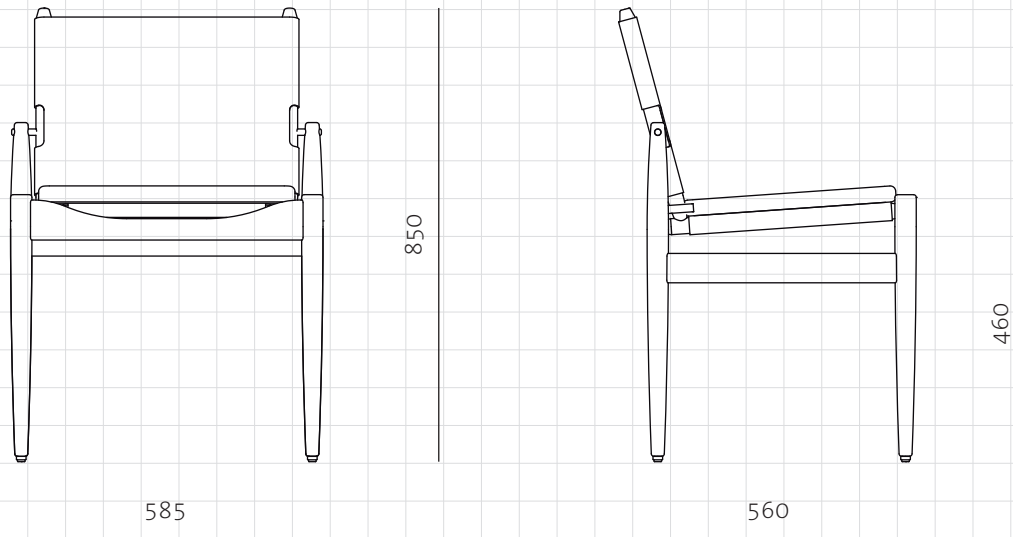

Journey Dining Chair-CV

CODE
DIMENSIONS

JN-S210-CV
W585 x D560 x H850mm
Seating height: 460mm

NET WEIGHT
ENVIRONMENT
MATERIALS

6.5 kg
Indoor
Solid wood frame, upholstery, stainless steel oil rubbed copper
*Please refer to website or contact your local representative for complete material swatches.

SHIPPING

Package	Assembled		
Package Qty	1 pcs/box		
Packaging	Measurement (mm)	Volume (cbm)	Gross Weight (kg)
FCL	W650 x D625 x H935	0.38	12.68
LCL/AIR	W690 x D665 x H1025	0.47	18.01