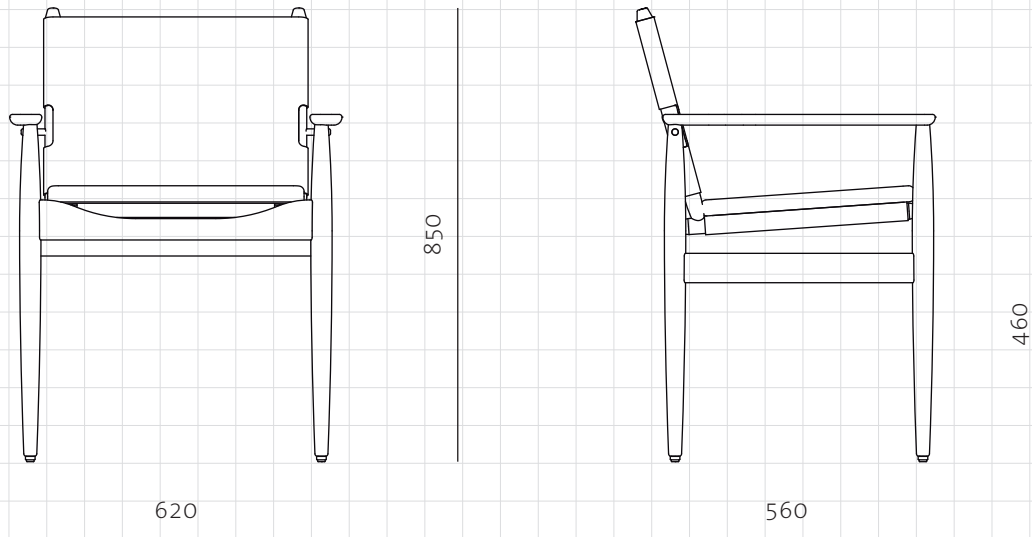

Journey Dining Armchair-LE

CODE
DIMENSIONS

JN-S211-LE
W620 x D560 x H850mm
Seating height: 460mm

NET WEIGHT
ENVIRONMENT
MATERIALS

7.5 kg
Indoor
Solid wood frame, upholstery, stainless steel oil rubbed copper
*Please refer to website or contact your local representative for complete material swatches.

SHIPPING

Package	Assembled		
Package Qty	1 pcs/box		
Packaging	Measurement (mm)	Volume (cbm)	Gross Weight (kg)
FCL	W685 x D625 x H935	0.40	13.82
LCL/AIR	W725 x D665 x H1025	0.49	19.42