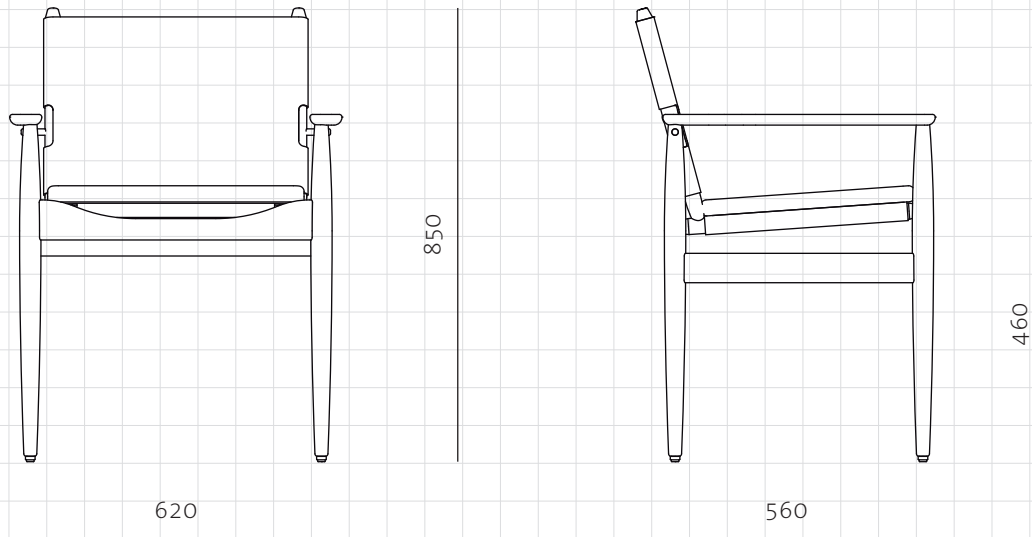

Journey Dining Armchair-CV

CODE

JN-S211-CV

DIMENSIONS

W620 x D560 x H850mm

Seating height: 460mm

NET WEIGHT

7.5 kg

ENVIRONMENT

Indoor

MATERIALS

Solid wood frame, upholstery, stainless steel oil rubbed copper

*Please refer to website or contact your local representative for complete material swatches.

SHIPPING

Package	Assembled		
Package Qty	1 pcs/box		
Packaging	Measurement (mm)	Volume (cbm)	Gross Weight (kg)
FCL	W685 x D625 x H935	0.40	13.82
LCL/AIR	W725 x D665 x H1025	0.49	19.42