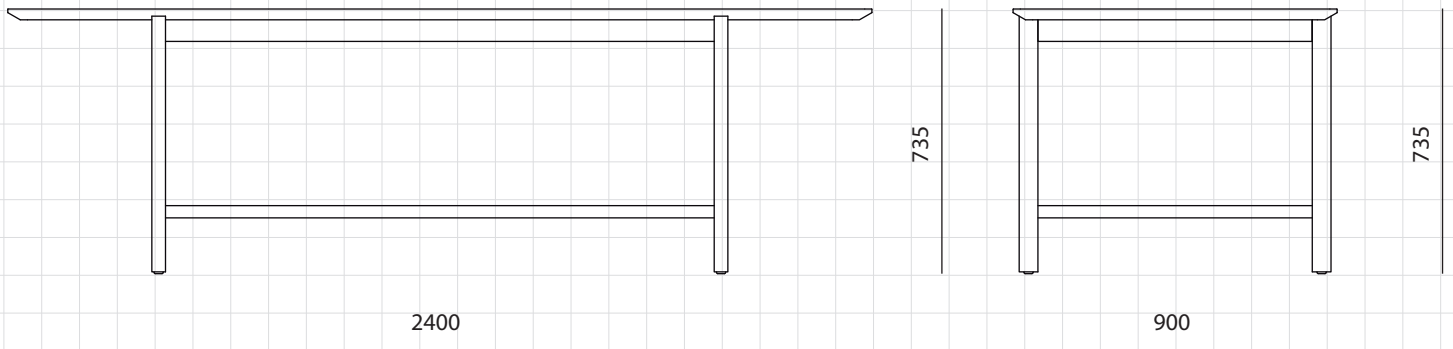

Aya Dining Table W2400

CODE
DIMENSIONS

AY-T410-2400
W2400 x D900 x H735mm

NET WEIGHT
ENVIRONMENT
MATERIALS

57.0 kg
Indoor
Solid wood frame, Wood veneer top, Blackened stainless steel
*Please refer to website or contact your local representative for complete material swatches.

SHIPPING

Package	Assembled		
Package Qty	1 pcs/box		
Packaging	Measurement (mm)	Volume (cbm)	Gross Weight (kg)
FCL	W2500 x D1140 x H170	0.48	65.74
LCL/AIR	W2540 x D1180 x H260	0.78	100.57