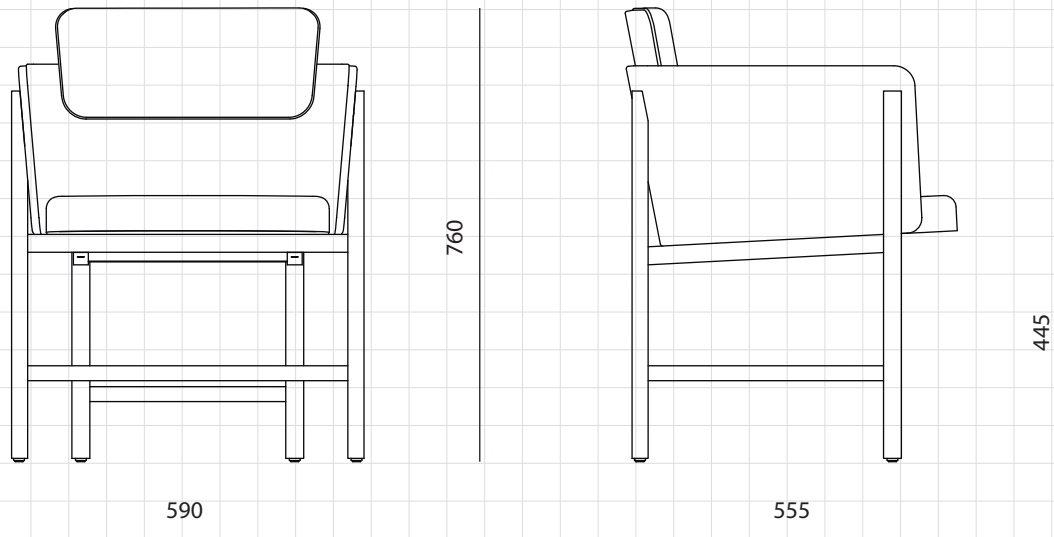

Aya Dining Armchair

CODE
DIMENSIONS

AY-S211
W590 x D555 x H760mm
Seating height: 445mm

NET WEIGHT
ENVIRONMENT
MATERIALS

8.0 kg
Indoor
Solid wood frame, upholstery
*Please refer to website or contact your local representative for complete material swatches.

SHIPPING

Package	Assembled		
Package Qty	1 pcs/box		
Packaging	Measurement (mm)	Volume (cbm)	Gross Weight (kg)
FCL	W655 x D620 x H845	0.34	13.49
LCL/AIR	W695 x D660 x H935	0.43	18.82