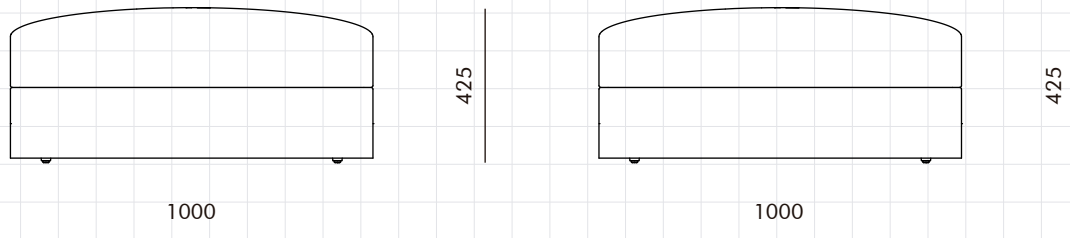

Atelier Ottoman-Skirt

CODE

AT-S510

DIMENSIONS

W1000 x D1000 x H425mm

Seating height: 425mm

NET WEIGHT

20.0 kg

ENVIRONMENT

Indoor

MATERIALS

Solid wood and plywood frame, upholstery

*Please refer to website or contact your local representative for complete material swatches.

SHIPPING

Package	Assembled		
Package Qty	1 pcs/box		
Packaging	Measurement (mm)	Volume (cbm)	Gross Weight (kg)
FCL	W1065 x D1065 x H510	0.58	26.20
LCL/AIR	W1085 x D1085 x H605	0.71	39.88