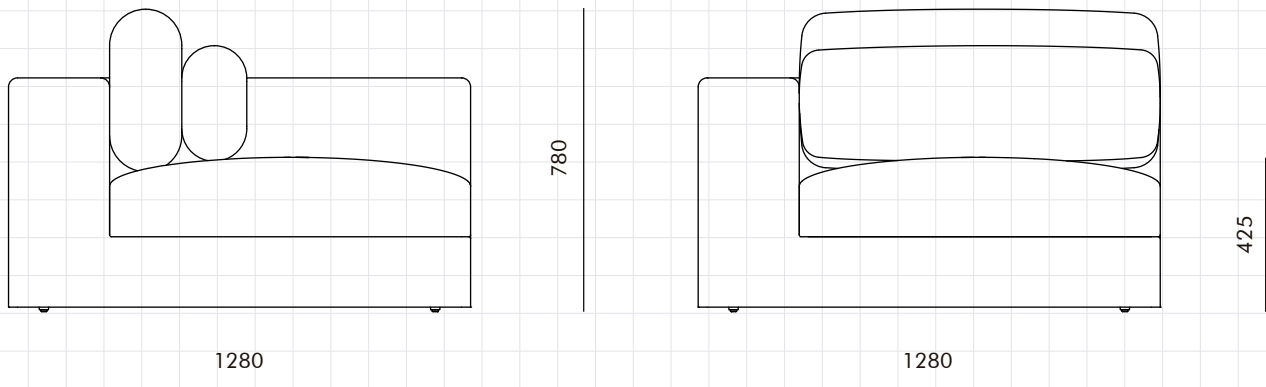

Atelier Corner-Skirt

CODE

AT-S420

DIMENSIONS

W1280 x D1280 x H780mm

Seating height: 425mm

NET WEIGHT

45.0 kg