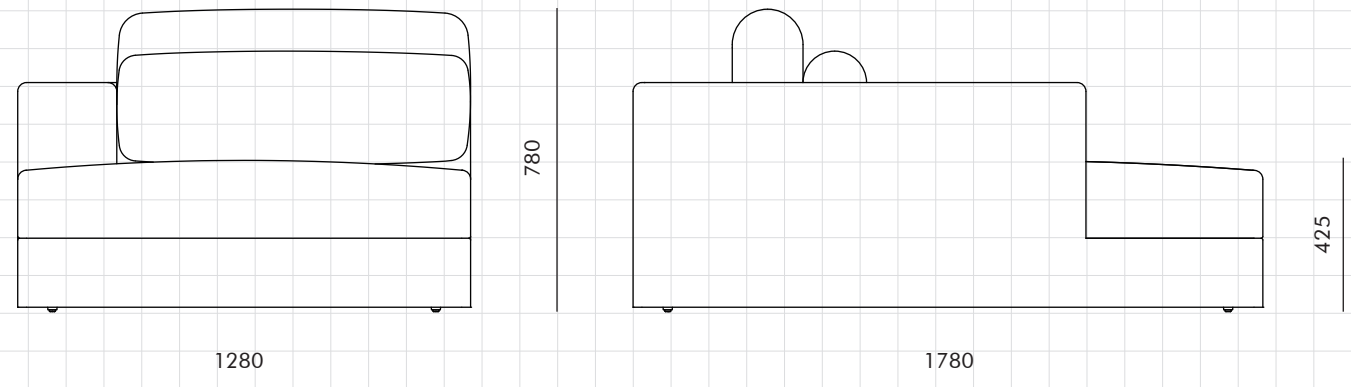

Atelier Chaise Lounge L-Skirt

CODE

AT-S430-L

DIMENSIONS

W1280 x D1780 x H780mm

Seating height: 425mm

NET WEIGHT

60.0 kg

ENVIRONMENT

Indoor

MATERIALS

Solid wood and plywood frame, upholstery

*Please refer to website or contact your local representative for complete material swatches.

SHIPPING

Package	Assembled		
Package Qty	1 pcs/box		
Packaging	Measurement (mm)	Volume (cbm)	Gross Weight (kg)
FCL	W1345 x D1845 x H735	1.82	73.42
LCL/AIR	W1365 x D1865 x H830	2.11	103.0