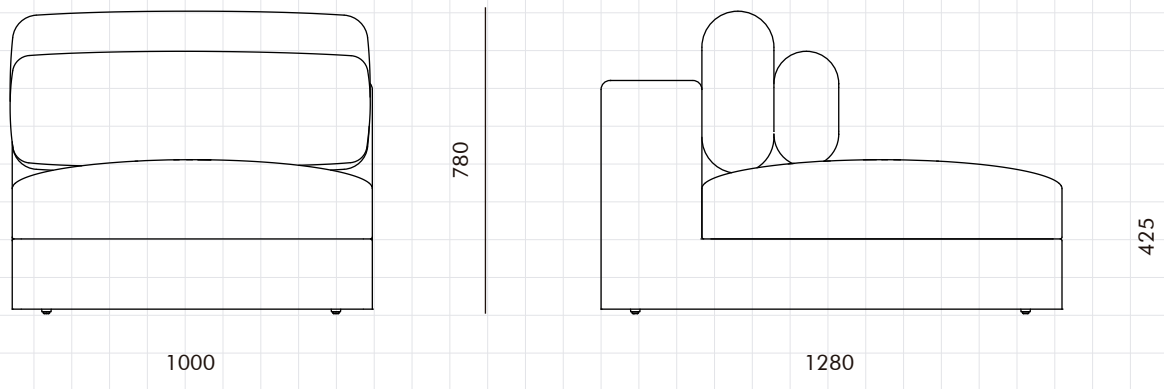

Atelier Center-Skirt

CODE

AT-S410

DIMENSIONS

W1000 x D1280 x H780mm

Seating height: 425mm

NET WEIGHT

30.0 kg