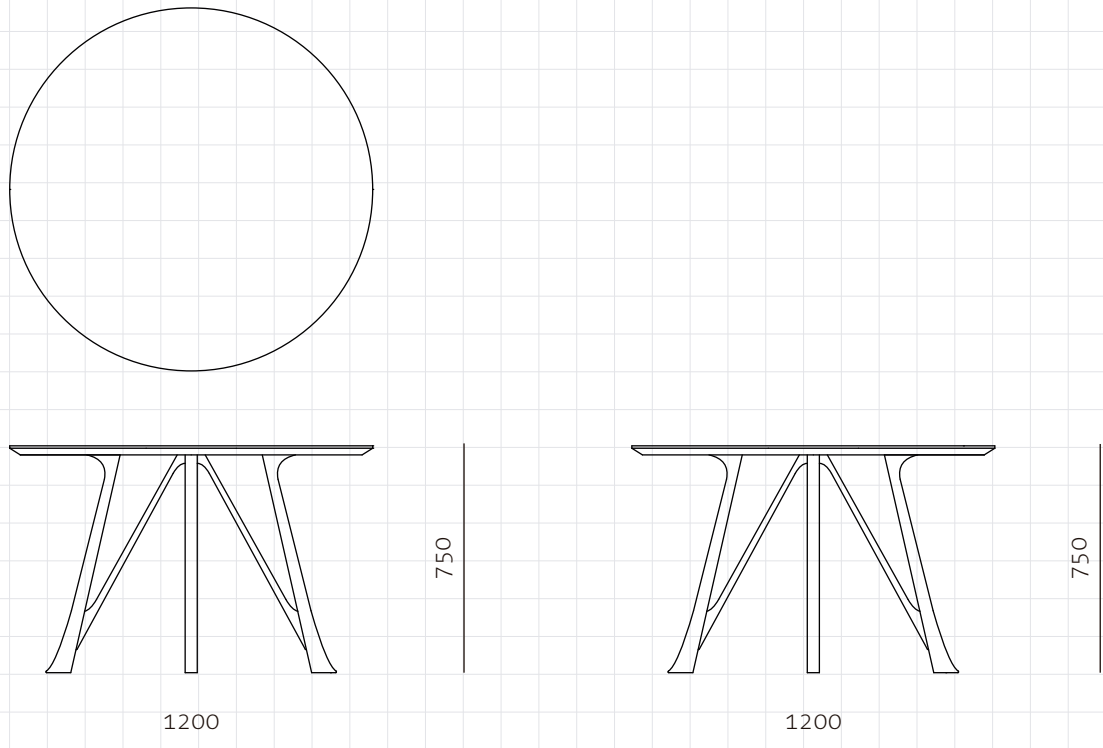

Stay Dining Table

CODE SA-T410
DIMENSIONS C1200 x H750mm

NET WEIGHT 35.0 kg
ENVIRONMENT Indoor
MATERIALS Solid wood

*Please refer to website or contact your local representative for complete material swatches.

SHIPPING	Package	Assembled		
	Package Qty	1 pcs/box		
	Packaging	Measurement (mm)	Volume (cbm)	Gross Weight (kg)
	FCL	W1285 x D1285 x H855	1.41	46.45
	LCL/AIR	W1325 x D1325 x H945	1.66	66.85