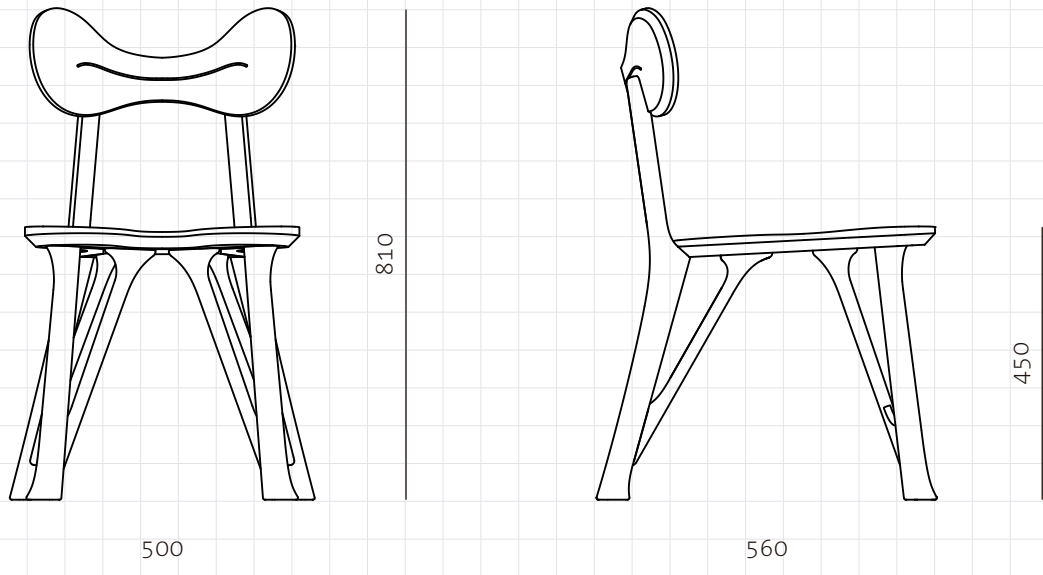

Stay Dining Chair

CODE
DIMENSIONS

SA-S210
W500 x D560 x H810mm
Seating height: 450mm

NET WEIGHT
ENVIRONMENT
MATERIALS

5.0 kg
Indoor
Solid wood
*Please refer to website or contact your local representative for complete material swatches.

SHIPPING

Package	Assembled		
Package Qty	1 pcs/box		
Packaging	Measurement (mm)	Volume (cbm)	Gross Weight (kg)
FCL	W565 x D625 x H895	0.32	10.55
LCL/AIR	W605 x D665 x H985	0.40	15.22