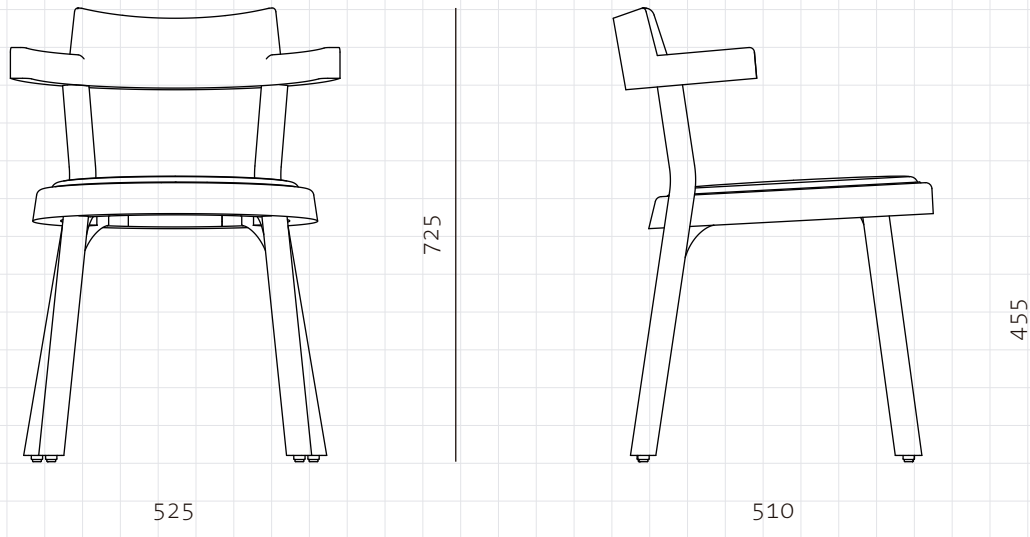

Pagoda Chair Upholstery -Wood Leg

**CODE**  
**DIMENSIONS**

PA-S210-WD  
W525 x D510 x H725mm  
Seating height: 455mm

**NET WEIGHT**  
**ENVIRONMENT**  
**MATERIALS**

6.5 kg  
Indoor  
Solid wood frame, upholstery, aluminum alloy  
\*Please refer to website or contact your local representative for complete material swatches.

**SHIPPING**

<b>Package</b>	Assembled		
<b>Package Qty</b>	1 pcs/box		
<b>Packaging</b>	<b>Measurement (mm)</b>	<b>Volume (cbm)</b>	<b>Gross Weight (kg)</b>
<b>FCL</b>	W705 x D567 x H155	0.06	8.05
<b>LCL/AIR</b>	W745 x D607 x H245	0.11	13.31