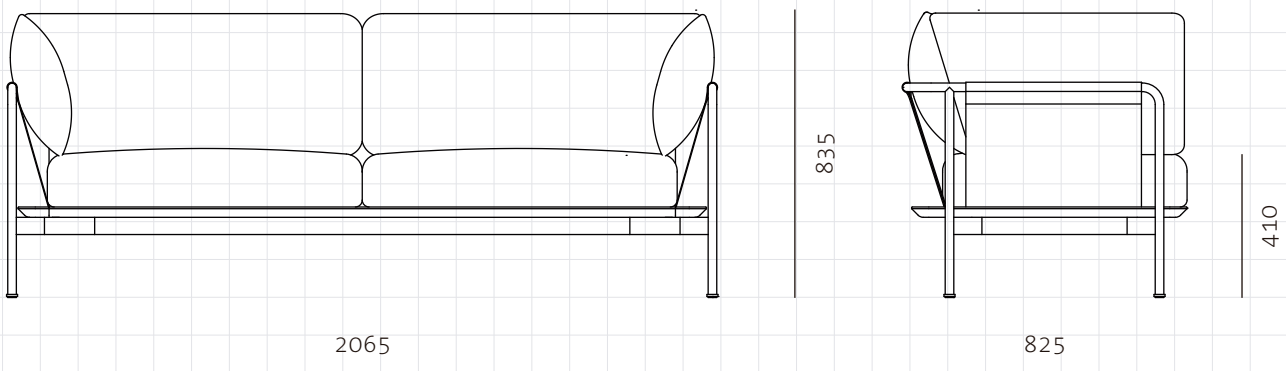

Crawford Sofa 2.0

CODE

CR-S421-R2

DIMENSIONS

W2065 x D825 x H835mm

NET WEIGHT

Seating height: 410mm

ENVIRONMENT

72.0 kg

MATERIALS

Indoor

Wood veneer base, Steel black powder coat matt, Upholstery

*Please refer to website or contact your local representative for complete material swatches.

SHIPPING

Package	Assembled		
Package Qty	1 pcs/box		
Packaging	Measurement (mm)	Volume (cbm)	Gross Weight (kg)
FCL	W2150 x D910 x H725	1.42	83.75
LCL/AIR	W2190 x D950 x H815	1.70	107.93