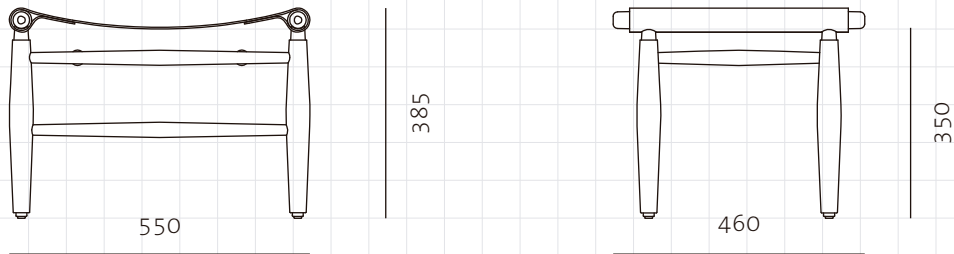

Triangle Ottoman

CODE
DIMENSIONS

VW-S510
W550 x D460 x H385mm
Seating height: 350mm

NET WEIGHT
ENVIRONMENT
MATERIALS

3.0 kg
Indoor
Solid wood frame, leather/saddle leather seat

*Please refer to website or contact your local representative for complete material swatches.

SHIPPING

| | | | |
|--------------------|-------------------------|---------------------|--------------------------|
| Package | Assembled | | |
| Package Qty | 1 pcs/box | | |
| Packaging | Measurement (mm) | Volume (cbm) | Gross Weight (kg) |
| FCL | W615 x D525 x H470 | 0.15 | 5.70 |
| LCL/AIR | W635 x D545 x H490 | 0.17 | 9.72 |