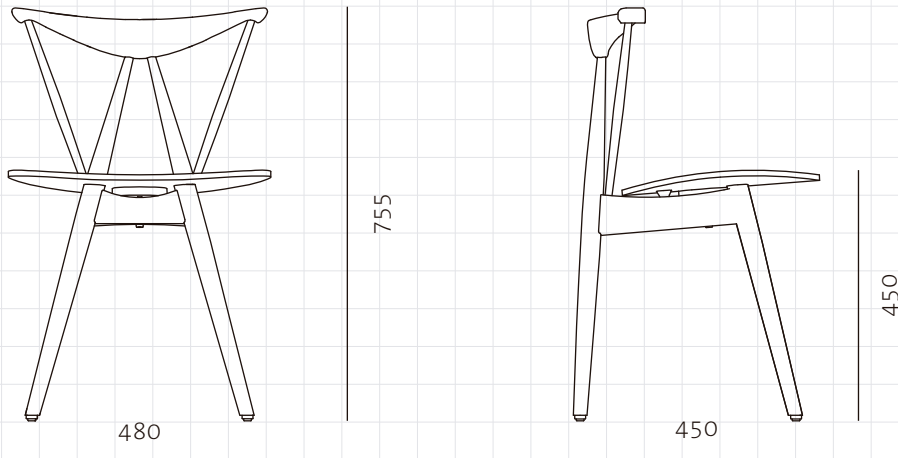

Piano Chair (1955)

CODE
DIMENSIONS

VW-S210-WD
W480 x D450 x H755mm
Seating height: 450mm

NET WEIGHT
ENVIRONMENT
MATERIALS

4.0 kg
Indoor
Solid wood frame, veneer laminate seat
*Please refer to website or contact your local representative for complete material swatches.

SHIPPING

Package	Assembled		
Package Qty	1 pcs/box		
Packaging	Measurement (mm)	Volume (cbm)	Gross Weight (kg)
FCL	W545 x D515 x H840	0.24	8.69
LCL/AIR	W585 x D555 x H930	0.30	12.46