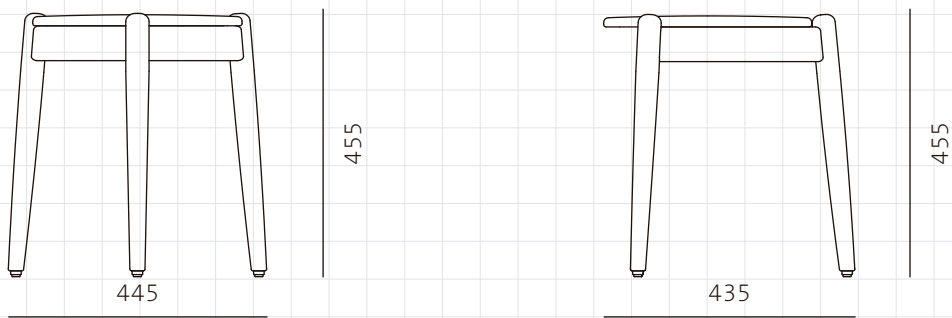

Louisiana Side Table

CODE VW-T110
DIMENSIONS W445 x D435 x H455mm

NET WEIGHT 2.5 kg
ENVIRONMENT Indoor
MATERIALS Solid wood

*Please refer to website or contact your local representative for complete material swatches.

SHIPPING

Package	Assembled		
Package Qty	1 pcs/box		
Packaging	Measurement (mm)	Volume (cbm)	Gross Weight (kg)
FCL	W510 x D500 x H540	0.14	5.23
LCL/AIR	W530 x D520 x H560	0.15	8.43