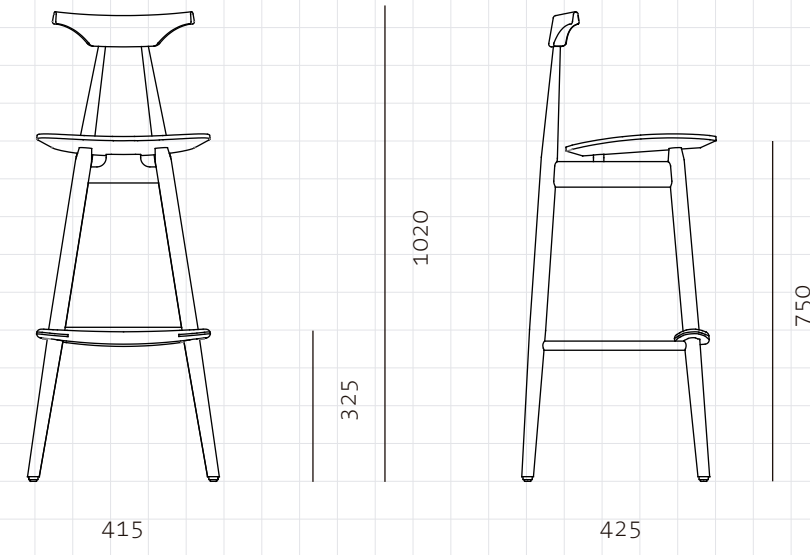

Wohlert Bar Chair

**CODE**  
**DIMENSIONS**

VW-S310  
W415 x D425 x H1020mm  
Seating height: 750mm

**NET WEIGHT**  
**ENVIRONMENT**  
**MATERIALS**

5.0 kg  
Indoor  
Solid wood

\*Please refer to website or contact your local representative for complete material swatches.

**SHIPPING**

|                    |                         |                     |                          |
|--------------------|-------------------------|---------------------|--------------------------|
| <b>Package</b>     | Assembled               |                     |                          |
| <b>Package Qty</b> | 1 pcs/box               |                     |                          |
| <b>Packaging</b>   | <b>Measurement (mm)</b> | <b>Volume (cbm)</b> | <b>Gross Weight (kg)</b> |
| <b>FCL</b>         | W480 x D490 x H1105     | 0.26                | 11.32                    |
| <b>LCL/AIR</b>     | W500 x D510 x H1200     | 0.31                | 14.28                    |