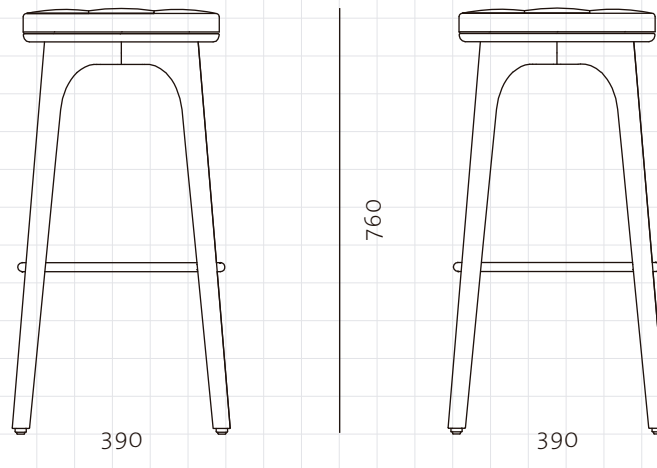

**Utility Stool H760**

**CODE**  
**DIMENSIONS**

UT-S610-760  
W390 x D390 x H760mm  
Seating height: 760mm

**NET WEIGHT**  
**ENVIRONMENT**  
**MATERIALS**

5.5 kg  
Indoor  
Solid wood legs, plywood panel, steel hairline aged gold, upholstery  
\*Please refer to website or contact your local representative for complete material swatches.

**SHIPPING**

<b>Package</b>	Assembled		
<b>Package Qty</b>	1 pcs/box		
<b>Packaging</b>	<b>Measurement (mm)</b>	<b>Volume (cbm)</b>	<b>Gross Weight (kg)</b>
<b>FCL</b>	W455 x D455 x H845	0.17	9.73
<b>LCL/AIR</b>	W475 x D475 x H865	0.20	12.35