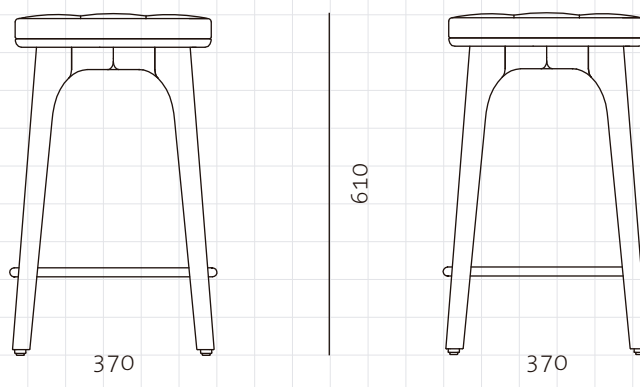

Utility Stool H610

CODE

UT-S610-610

DIMENSIONS

W370 x D370 x H610mm

Seating height: 610mm

NET WEIGHT

5.0 kg

ENVIRONMENT

Indoor

MATERIALS

Solid wood legs, plywood panel, steel hairline aged gold, upholstery

*Please refer to website or contact your local representative for complete material swatches.

SHIPPING

Package	Assembled		
Package Qty	1 pcs/box		
Packaging	Measurement (mm)	Volume (cbm)	Gross Weight (kg)
FCL	W435 x D435 x H695	0.13	8.19
LCL/AIR	W455 x D455 x H715	0.15	10.60