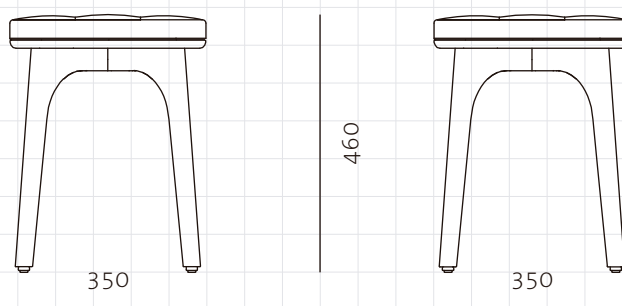

Utility Stool H460

CODE

UT-S610-460

DIMENSIONS

W350 x D350 x H460mm

Seating height: 460mm

NET WEIGHT

3.5 kg

ENVIRONMENT

Indoor

MATERIALS

Solid wood legs, Plywood panel, Upholstery

*Please refer to website or contact your local representative for complete material swatches.

SHIPPING

Package	Assembled		
Package Qty	1 pcs/box		
Packaging	Measurement (mm)	Volume (cbm)	Gross Weight (kg)
FCL	W415 x D415 x H545	0.09	5.80
LCL/AIR	W435 x D435 x H565	0.11	8.0