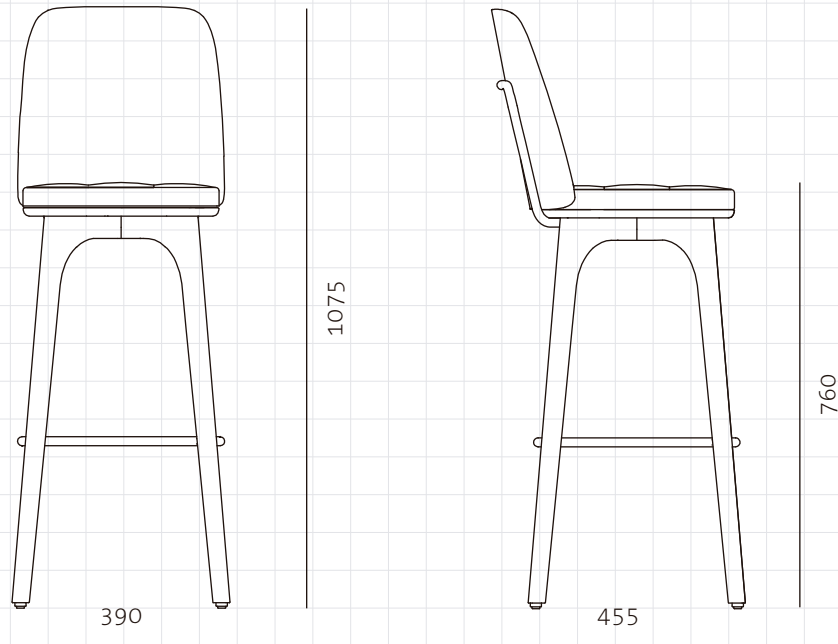

Utility High Chair SH760

CODE
DIMENSIONS

UT-S310-760
W390 x D455 x H1075mm
Seating height: 760mm

NET WEIGHT
ENVIRONMENT
MATERIALS

7.5 kg
Indoor
Solid wood legs, plywood panel, steel hairline aged gold, upholstery
*Please refer to website or contact your local representative for complete material swatches.

SHIPPING

Package	Assembled		
Package Qty	1 pcs/box		
Packaging	Measurement (mm)	Volume (cbm)	Gross Weight (kg)
FCL	W455 x D520 x H1160	0.27	14.28
LCL/AIR	W475 x D540 x H1255	0.32	17.26