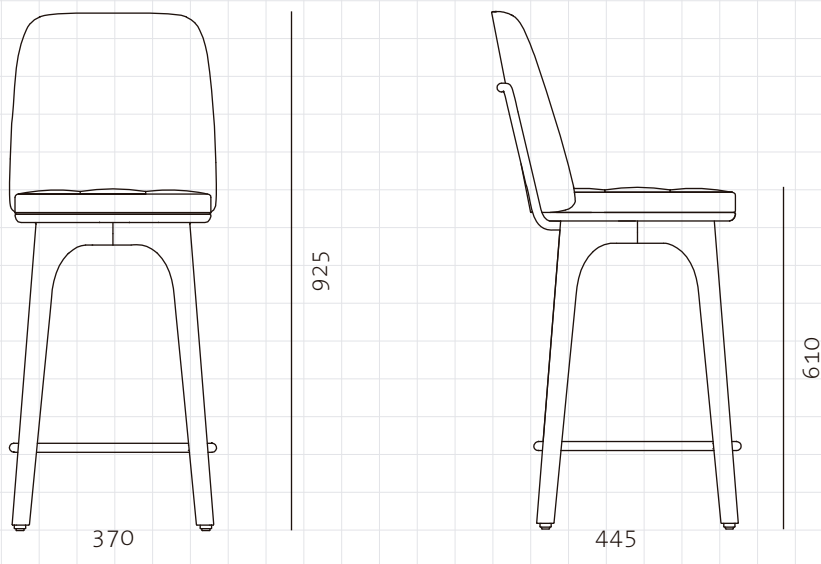

Utility High Chair SH610

CODE

UT-S310-610

DIMENSIONS

W370 x D445 x H925mm

Seating height: 610mm

NET WEIGHT

7.0 kg

ENVIRONMENT

Indoor

MATERIALS

Solid wood legs, plywood panel, steel hairline aged gold, upholstery

*Please refer to website or contact your local representative for complete material swatches.

SHIPPING

Package	Assembled		
Package Qty	1 pcs/box		
Packaging	Measurement (mm)	Volume (cbm)	Gross Weight (kg)
FCL	W435 x D510 x H1010	0.22	12.49
LCL/AIR	W455 x D530 x H1105	0.27	15.29