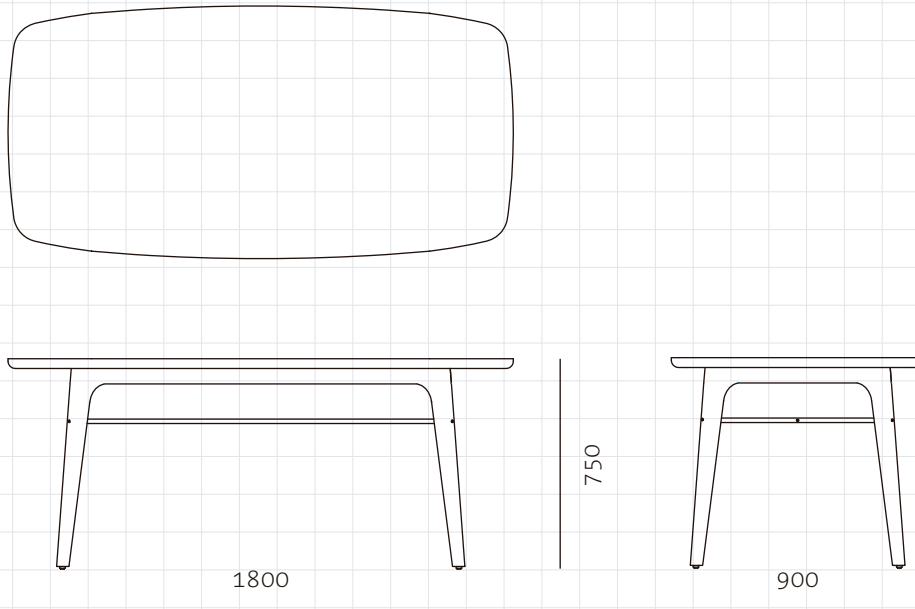

**Utility Dining Table W1800**

<b>CODE</b>	UT-T410-1800		
<b>DIMENSIONS</b>	W1800 x D900 x H750mm		
<b>NET WEIGHT</b>	52.0 kg		
<b>ENVIRONMENT</b>	Indoor		
<b>MATERIALS</b>	Solid wood legs and drawers, Steel hairline aged gold, veneer laminate top		
	*Please refer to website or contact your local representative for complete material swatches.		
<b>SHIPPING</b>	<b>Package</b>	Knock Down	
	<b>Package Qty</b>	2 pcs/box	
	<b>Packaging</b>	<b>Measurement (mm)</b>	<b>Volume (cbm)</b>
	<b>FCL</b>	W1880 x D980 x H165	0.30
		W215 x D265 x H765	0.04
	<b>LCL/AIR</b>	W1900 x D1000 x H260	0.49
		W215 x D265 x H765	0.04
			<b>Gross Weight (kg)</b>
			52.85
			8.02
			74.93
			8.68