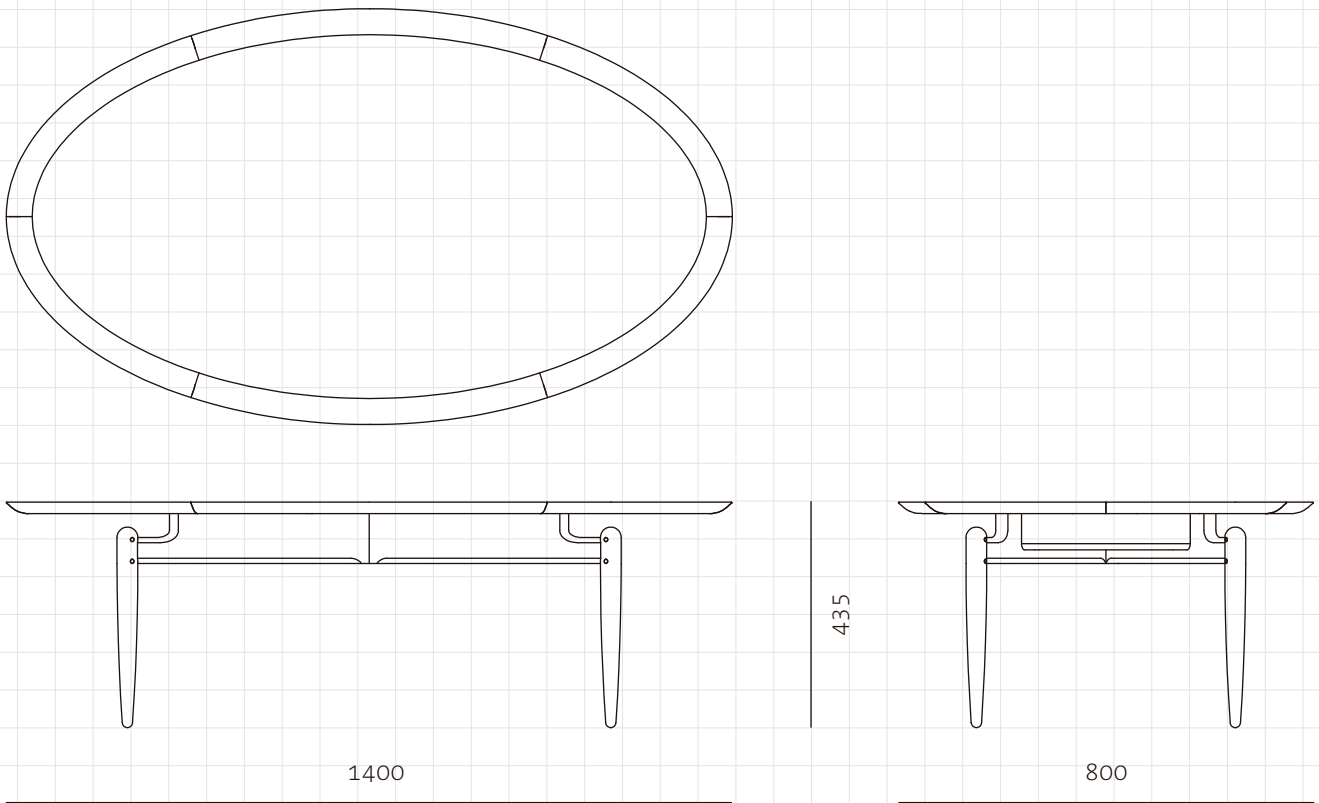

### Slow Oval Coffee Table

**CODE**

SL-T220

**DIMENSIONS**

W1400 x D800 x H435mm

**NET WEIGHT**

13.0 kg

**ENVIRONMENT**

Indoor

**MATERIALS**

Solid wood frame, veneer laminate top

\*Please refer to website or contact your local representative for complete material swatches.

**SHIPPING**

<b>Package</b>	Knock Down		
<b>Package Qty</b>	1 pcs/box		
<b>Packaging</b>	<b>Measurement (mm)</b>	<b>Volume (cbm)</b>	<b>Gross Weight (kg)</b>
<b>FCL</b>	W1465 x D865 x H180	0.23	17.30
<b>LCL/AIR</b>	W1485 x D885 x H275	0.36	32.57