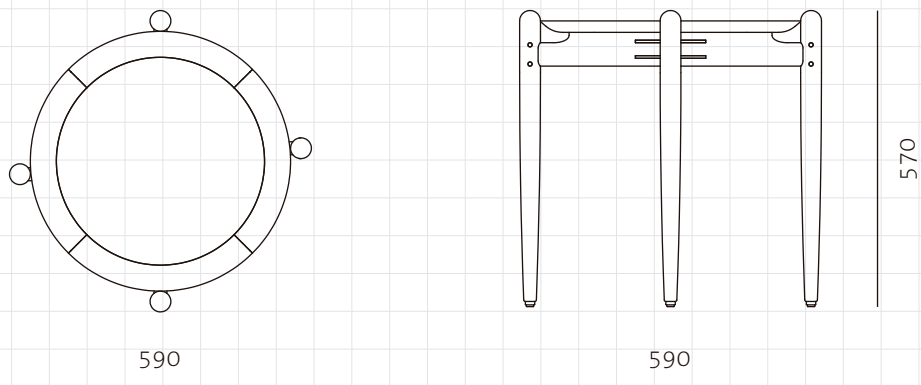

Slow Folding Tray Table

CODE SL-T230
DIMENSIONS C590 x H570mm

NET WEIGHT 6.0 kg
ENVIRONMENT Indoor

MATERIALS Solid wood frame, veneer laminate top, stainless steel oil rubbed copper
*Please refer to website or contact your local representative for complete material swatches.

SHIPPING	Package	Knock Down		
	Package Qty	1 pcs/box		
	Packaging	Measurement (mm)	Volume (cbm)	Gross Weight (kg)
	FCL	W715 x D635 x H190	0.09	7.87
LCL/AIR	W735 x D655 x H285	0.14	13.46	