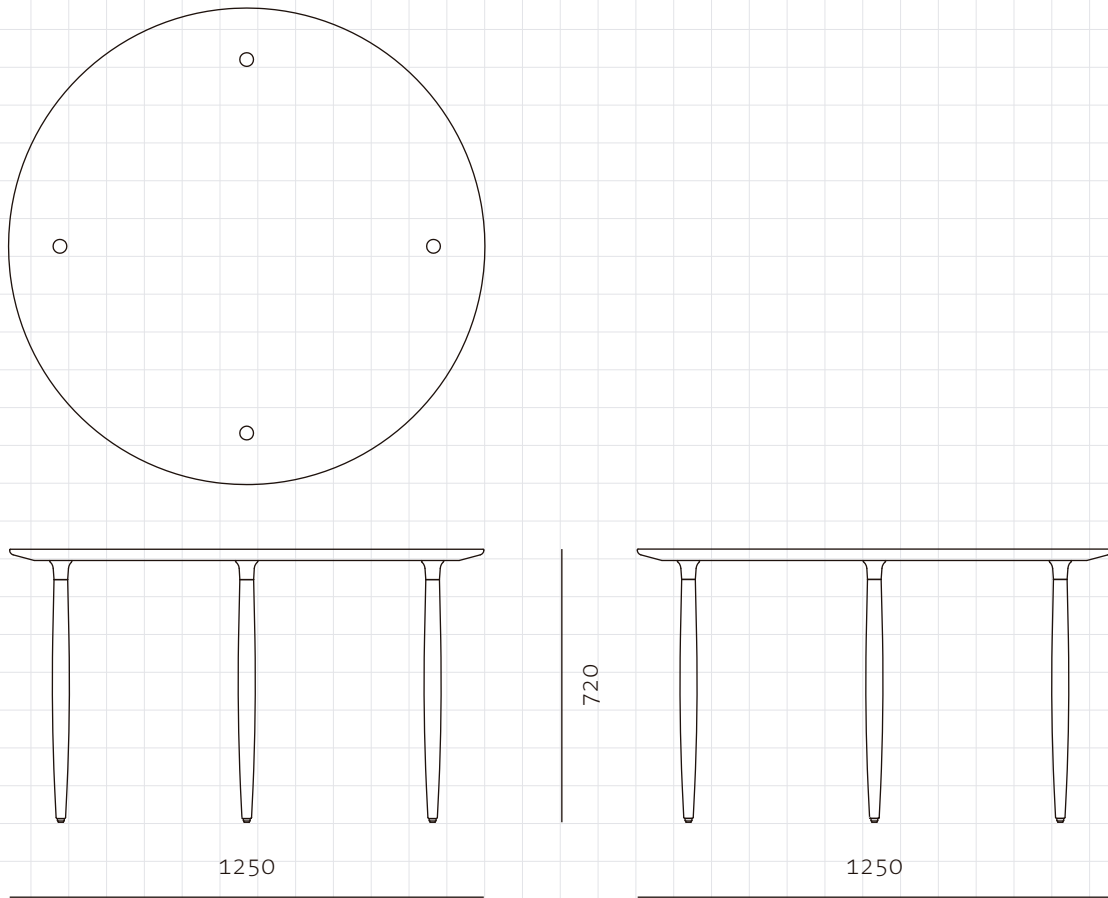

Slow Dining Table

CODE SL-T410-1250
DIMENSIONS C1250 x H720mm

NET WEIGHT 25.0 kg
ENVIRONMENT Indoor

MATERIALS Solid wood frame, veneer laminate top, stainless steel oil rubbed copper
 *Please refer to website or contact your local representative for complete material swatches.

SHIPPING	Package	Knock Down		
	Package Qty	2 pcs/box		
	Packaging	Measurement (mm)	Volume (cbm)	Gross Weight (kg)
	FCL	W1325 x D1325 x H105	0.18	22.11
		W373 x D423 x H763	0.12	13.53
	LCL/AIR	W1345 x D1345 x H200	0.36	43.13
		W373 x D423 x H763	0.12	15.36