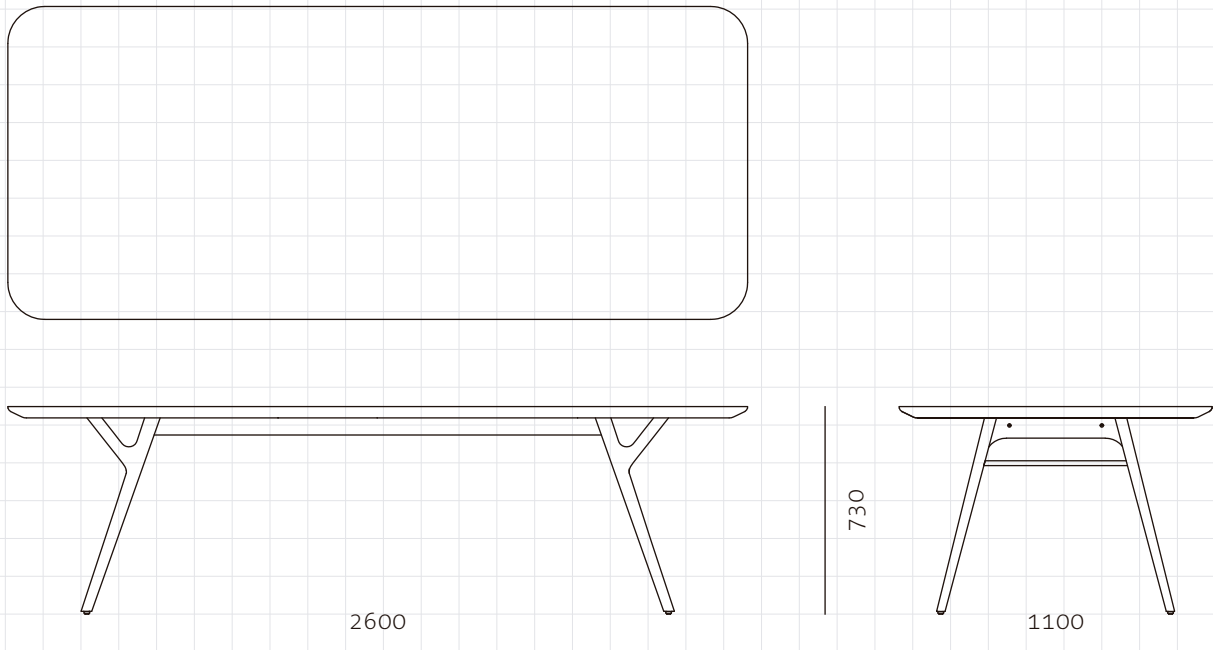

Rén Dining Table W2600

CODE

RN-T411-2600

DIMENSIONS

W2600 x D1100 x H730mm

NET WEIGHT

90.0 kg

ENVIRONMENT

SHIPPING

Package	Knock Down		
Package Qty	2 pcs/box		
Packaging	Measurement (mm)	Volume (cbm)	Gross Weight (kg)
FCL	W2700 x D1200 x H200	0.65	94.15
	W910 x D720 x H785	0.51	12.38
LCL/AIR	W2740 x D1240 x H290	0.99	133.63
	W930 x D740 x H880	0.61	20.37