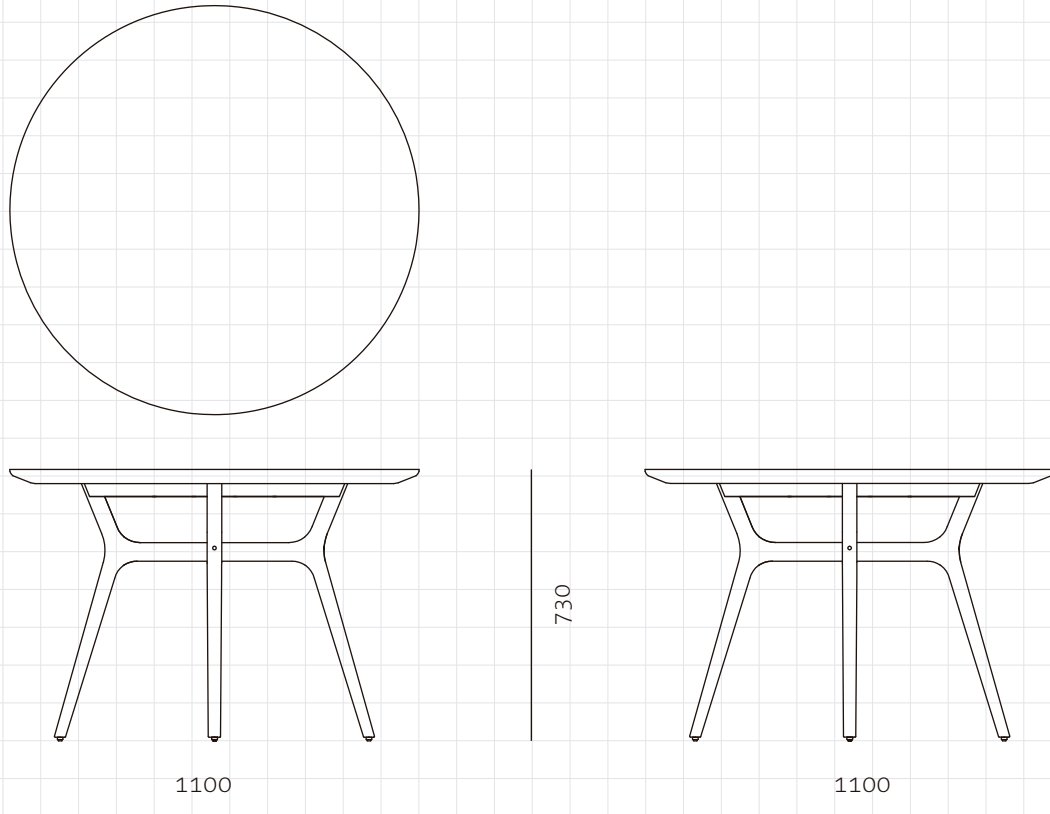

Rén Dining Table C1100

CODE

RN-T420-1100

DIMENSIONS

φ 1100 x H730mm

NET WEIGHT

24.5 kg

ENVIRONMENT

SHIPPING

Package	Assembled		
Package Qty	1 pcs/box		
Packaging	Measurement (mm)	Volume (cbm)	Gross Weight (kg)
FCL	W1250 x D1250 x H130	0.20	29.26
LCL/AIR	W1270 x D1270 x H225	0.36	48.0