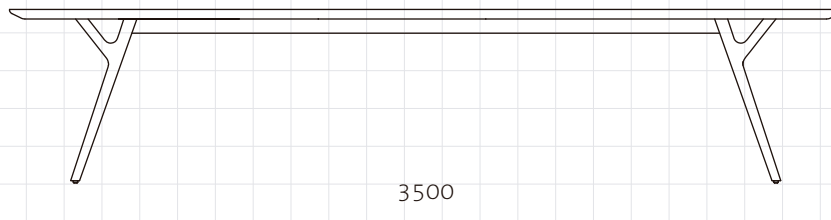

**Rén Conference Table**

<b>CODE</b>	RN-T610-3500
<b>DIMENSIONS</b>	W3500 x D1100 x H730mm
<b>NET WEIGHT</b>	108.0 kg
<b>ENVIRONMENT</b>	Indoor
<b>MATERIALS</b>	Solid wood legs, veneer laminate top, stainless steel hairline gold, steel black powder coat matt *Please refer to website or contact your local representative for complete material swatches.

<b>SHIPPING</b>	<b>Package</b>	Knock Down		
	<b>Package Qty</b>	2 pcs/box		
	<b>Packaging</b>	<b>Measurement (mm)</b>	<b>Volume (cbm)</b>	<b>Gross Weight (kg)</b>
	<b>FCL</b>	W3600 x D1200 x H200	0.86	115.30
		W910 x D720 x H785	0.51	12.38
<b>LCL/AIR</b>	W3640 x D1240 x H290	1.31	167.75	
	W930 x D740 x H880	0.61	20.37	