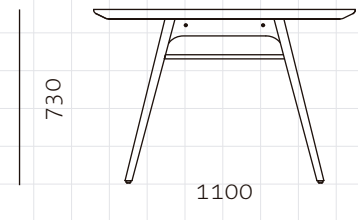

**Rén Conference Table**

<b>CODE</b>	RN-T610-3500
<b>DIMENSIONS</b>	W3500 x D1100 x H730mm
<b>NET WEIGHT</b>	108.0 kg
<b>ENVIRONMENT</b>	Indoor
<b>MATERIALS</b>	Solid wood legs, veneer laminate top, stainless steel hairline gold, steel black powder coat matt *Please refer to website or contact your local representative for complete material swatches.

<b>SHIPPING</b>	<b>Package</b>	Knock Down		
	<b>Package Qty</b>	2 pcs/box		
	<b>Packaging</b>	<b>Measurement (mm)</b>	<b>Volume (cbm)</b>	<b>Gross Weight (kg)</b>
	<b>FCL</b>	W3600 x D1200 x H200	0.86	115.30
		W910 x D720 x H785	0.51	12.38
<b>LCL/AIR</b>	W3640 x D1240 x H290	1.31	167.75	
	W930 x D740 x H880	0.61	20.37	