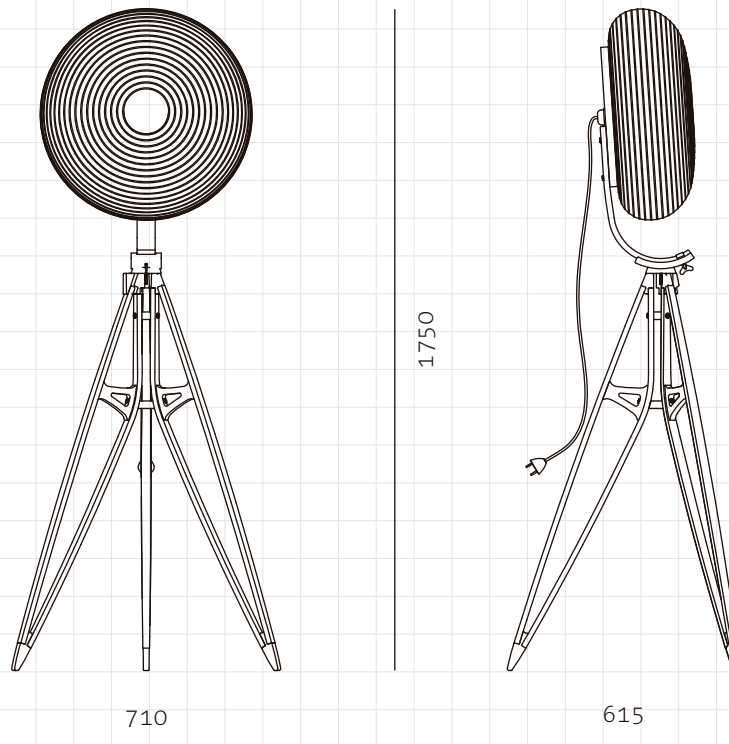

Kyoto Floor Lamp

**CODE**  
**DIMENSIONS**

KY-L110  
W710 x D615 x H1750mm

**NET WEIGHT**  
**ENVIRONMENT**  
**MATERIALS**

3.0 kg  
Indoor  
Solid wood base, washi paper, brass plated stainless steel hardware  
\*Please refer to website or contact your local representative for complete material swatches.

**SHIPPING**

<b>Package</b>	Knock Down		
<b>Package Qty</b>	2 pcs/box		
<b>Packaging</b>	<b>Measurement (mm)</b>	<b>Volume (cbm)</b>	<b>Gross Weight (kg)</b>
<b>FCL</b>	W1195 x D215 x H175	0.04	3.14
	W635 x D635 x H295	0.12	3.36
<b>LCL/AIR</b>	W1215 x D235 x H270	0.08	6.45
	W655 x D655 x H315	0.14	8.35