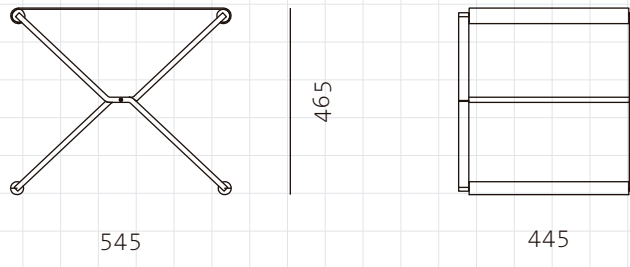

James Stool

CODE DIMENSIONS

JA-S610
W545 x D445 x H465mm
Seating height: 465mm

NET WEIGHT ENVIRONMENT MATERIALS

6.2 kg
Indoor
Steel black powder coat sand burst legs with solid walnut detail, leather seat
*Please refer to website or contact your local representative for complete material swatches.

SHIPPING

Package	Assembled		
Package Qty	1 pcs/box		
Packaging	Measurement (mm)	Volume (cbm)	Gross Weight (kg)
FCL	W765 x D510 x H175	0.07	7.81
LCL/AIR	W785 x D530 x H270	0.11	12.64