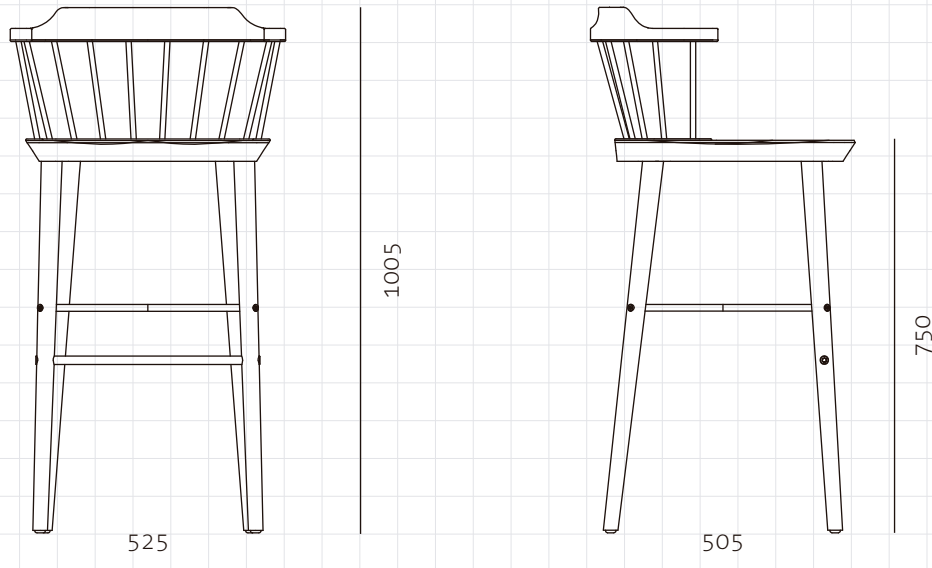

Exchange Bar Chair SH750

CODE
DIMENSIONS

EX-S311-750
W525 x D505 x H1005mm
Seating height: 750mm

NET WEIGHT
ENVIRONMENT
MATERIALS

8.0 kg
Indoor
Solid wood frame, steel black powder coat matt
*Please refer to website or contact your local representative for complete material switches.

SHIPPING

Package	Assembled		
Package Qty	1 pcs/box		
Packaging	Measurement (mm)	Volume (cbm)	Gross Weight (kg)
FCL	W600 x D600 x H1140	0.41	15.57
LCL/AIR	W620 x D620 x H1235	0.47	20.04