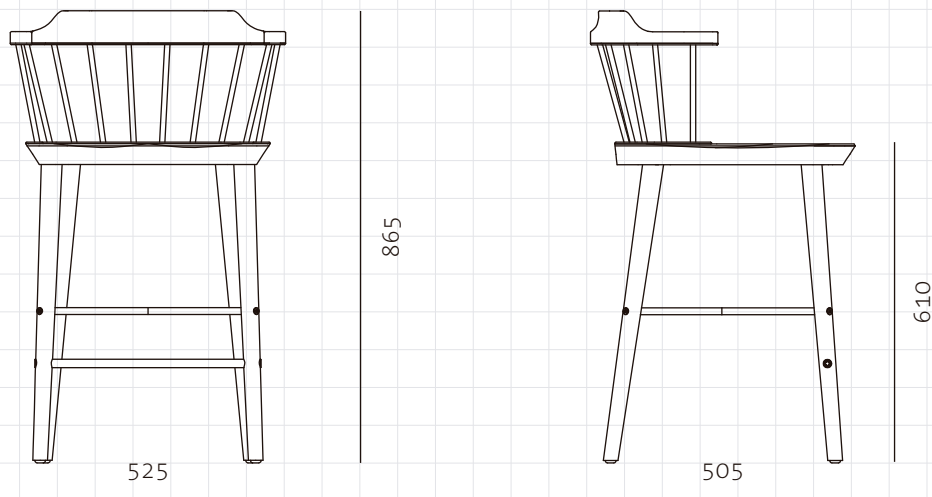

Exchange Bar Chair SH610

CODE DIMENSIONS

EX-S311-610
W525 x D505 x H865mm
Seating height: 610mm

NET WEIGHT ENVIRONMENT MATERIALS

7.5 kg
Indoor
Solid wood frame, steel black powder coat matt

*Please refer to website or contact your local representative for complete material swatches.

SHIPPING

Package	Assembled		
Package Qty	1 pcs/box		
Packaging	Measurement (mm)	Volume (cbm)	Gross Weight (kg)
FCL	W600 x D600 x H1000	0.36	13.90
LCL/AIR	W620 x D620 x H1095	0.42	18.37