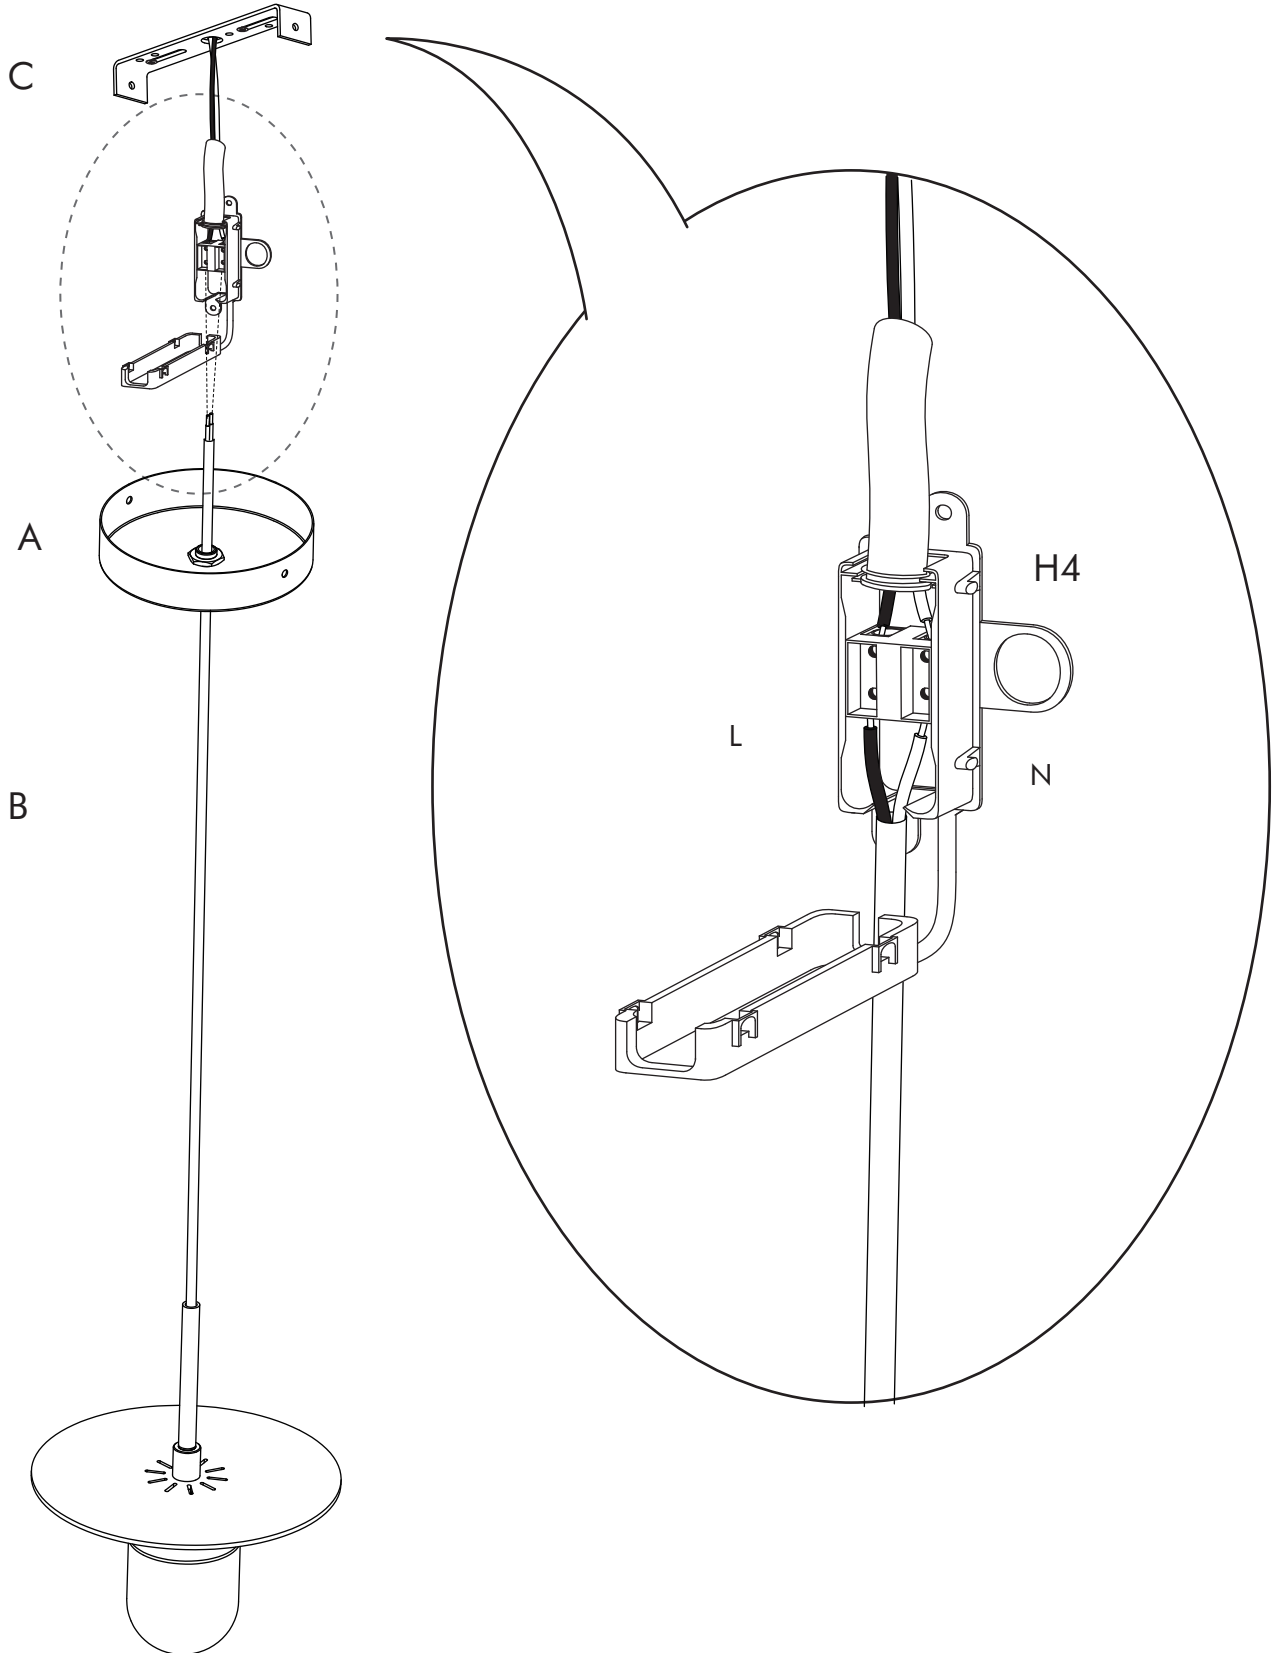

STELLAR WORKS

INSTRUCTION MANUAL

ED-P110.EU011/ED-P110.EU012/ED-P110.EU013/
ED-P110.EU021/ED-P110.EU022/ED-P110.EU023

EVERYDAY PENDANT

 **ATTENTION**

- Identify all components before assembling. If any components are missing, please contact the dealer from whom you bought this product.
- Select an appropriate location when assembling.
- Place components on a soft surface to prevent damage during assembly.
- Ensure no components are disposed of when discarding packaging.
- Please seek professional help. Additional tools / power tools may be needed for installation.
- Periodically check all fixings to ensure none have come loose, and re-tightening when necessary.
- Ensure the light is unplugged from power supply during installation and maintenance.
- This product is for indoor use only.
- Ensure this product is used in a dry environment. Do not keep the product in direct sun light permanently.
- Keep the lamp away from humidity.
- Do not cover the lamp with drapes or anything else.
- Please keep these instructions for future reference.
- If the external flexible cable or cord of this luminaire is damaged, it shall be exclusively replaced by a qualified electrician in order to avoid a hazard.

STEP 2

Please select appropriate wall fitting !

STEP 3

H4

H4

4 X

STEP 4

STEP 5

STEP 6

STEP 7

STEP 8

STEP 9

STEP 10

STEP 11

STEP 12

STEP 13