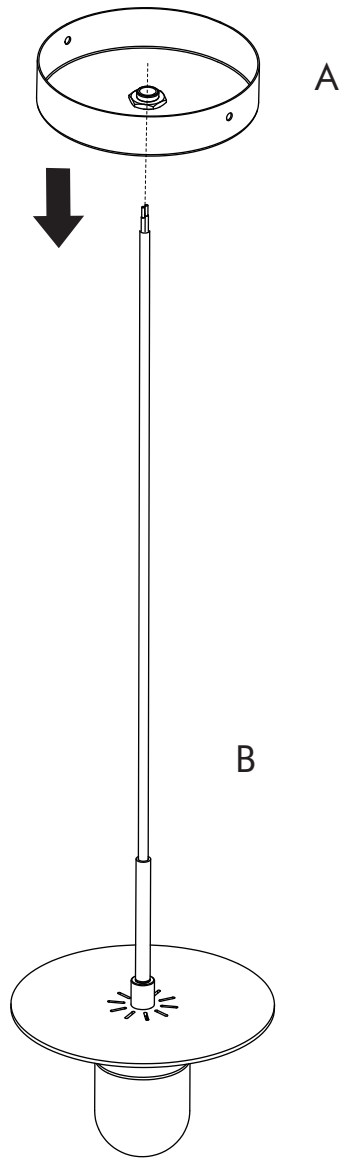

STELLAR WORKS

INSTRUCTION MANUAL

ED-P110.EU011/ED-P110.EU012/ED-P110.EU013/
ED-P110.EU021/ED-P110.EU022/ED-P110.EU023

EVERYDAY PENDANT

 **ATTENTION**

- Identify all components before assembling. If any components are missing, please contact the dealer from whom you bought this product.
- Select an appropriate location when assembling.
- Place components on a soft surface to prevent damage during assembly.
- Ensure no components are disposed of when discarding packaging.
- Please seek professional help. Additional tools / power tools may be needed for installation.
- Periodically check all fixings to ensure none have come loose, and re-tightening when necessary.
- Ensure the light is unplugged from power supply during installation and maintenance.
- This product is for indoor use only.
- Ensure this product is used in a dry environment. Do not keep the product in direct sun light permanently.
- Keep the lamp away from humidity.
- Do not cover the lamp with drapes or anything else.
- Please keep these instructions for future reference.
- If the external flexible cable or cord of this luminaire is damaged, it shall be exclusively replaced by a qualified electrician in order to avoid a hazard.

STEP 2

Please select appropriate wall fitting !

STEP 3

H4

H4

4 X

STEP 4

STEP 5

STEP 6

STEP 7

STEP 8

STEP 9

STEP 10

STEP 11

STEP 12

STEP 13