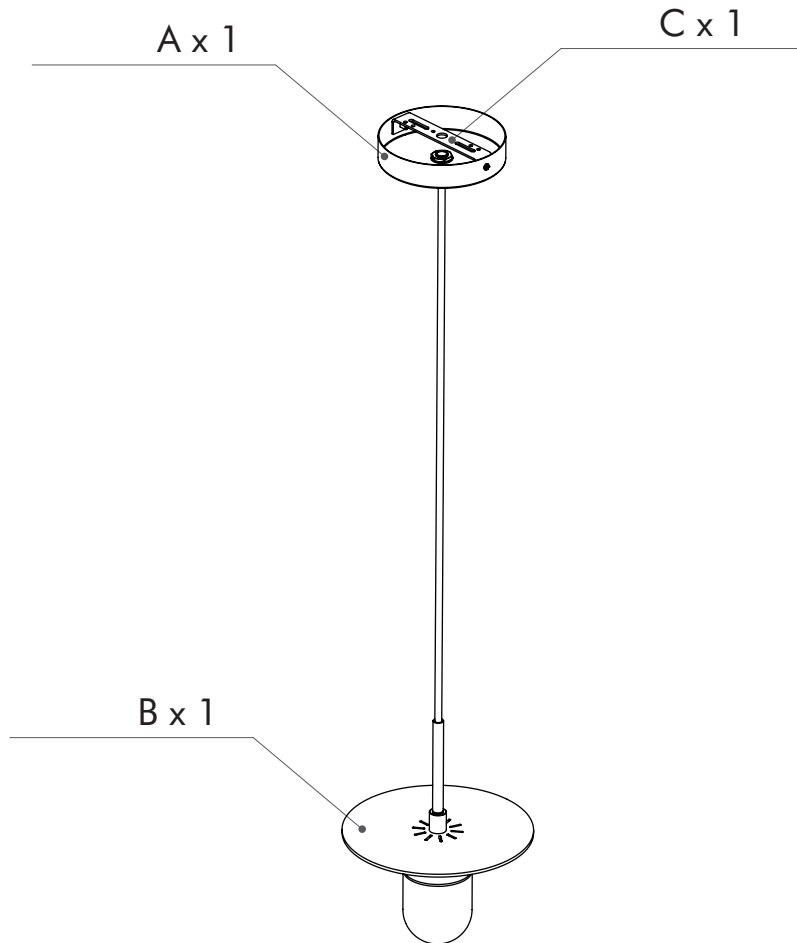

HARDWARE LIST

H1 x 2

H2 x 2

H3 x 2

H4 x 1

H5 x 4