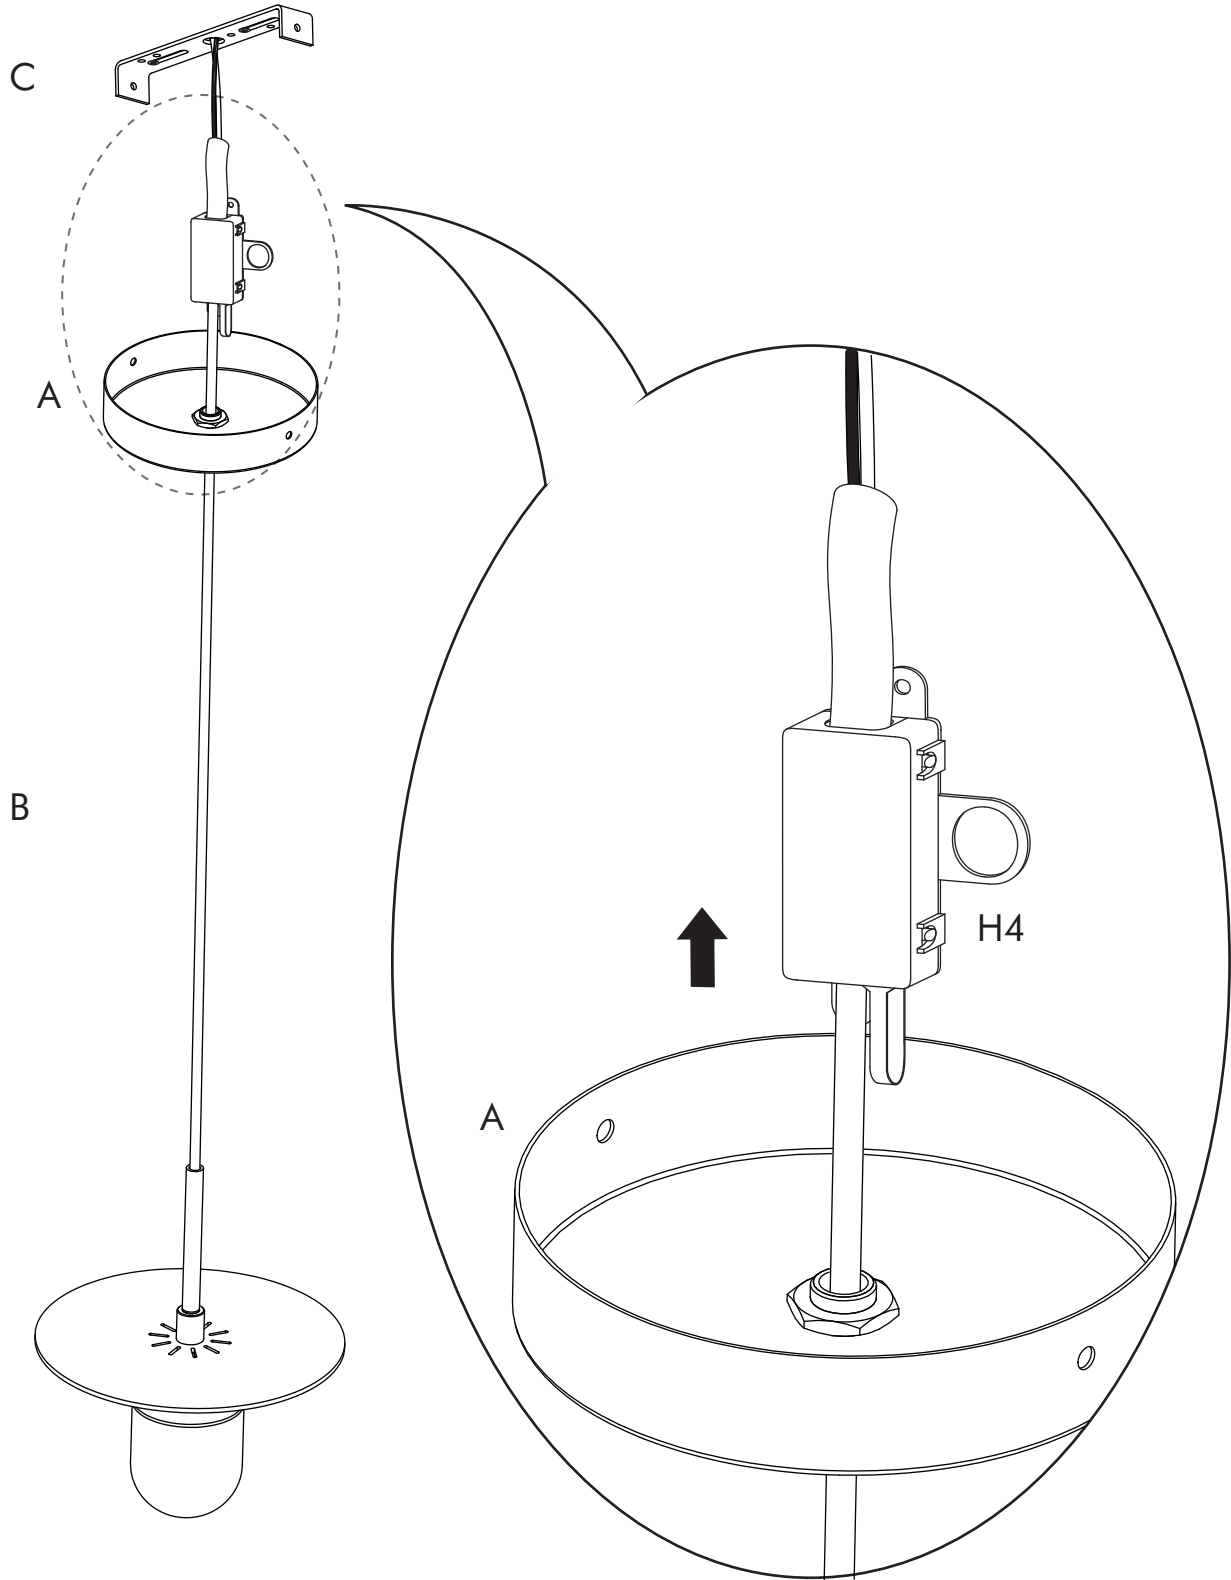

STELLAR WORKS

INSTRUCTION MANUAL

ED-P110.EU011/ED-P110.EU012/ED-P110.EU013/
ED-P110.EU021/ED-P110.EU022/ED-P110.EU023

EVERYDAY PENDANT

 **ATTENTION**

- Identify all components before assembling. If any components are missing, please contact the dealer from whom you bought this product.
- Select an appropriate location when assembling.
- Place components on a soft surface to prevent damage during assembly.
- Ensure no components are disposed of when discarding packaging.
- Please seek professional help. Additional tools / power tools may be needed for installation.
- Periodically check all fixings to ensure none have come loose, and re-tightening when necessary.
- Ensure the light is unplugged from power supply during installation and maintenance.
- This product is for indoor use only.
- Ensure this product is used in a dry environment. Do not keep the product in direct sun light permanently.
- Keep the lamp away from humidity.
- Do not cover the lamp with drapes or anything else.
- Please keep these instructions for future reference.
- If the external flexible cable or cord of this luminaire is damaged, it shall be exclusively replaced by a qualified electrician in order to avoid a hazard.

STEP 2

Please select appropriate wall fitting !

STEP 3

H4

H4

4 X

STEP 4

STEP 5

STEP 6

STEP 7

STEP 8

STEP 9

STEP 10

STEP 11

STEP 12

STEP 13