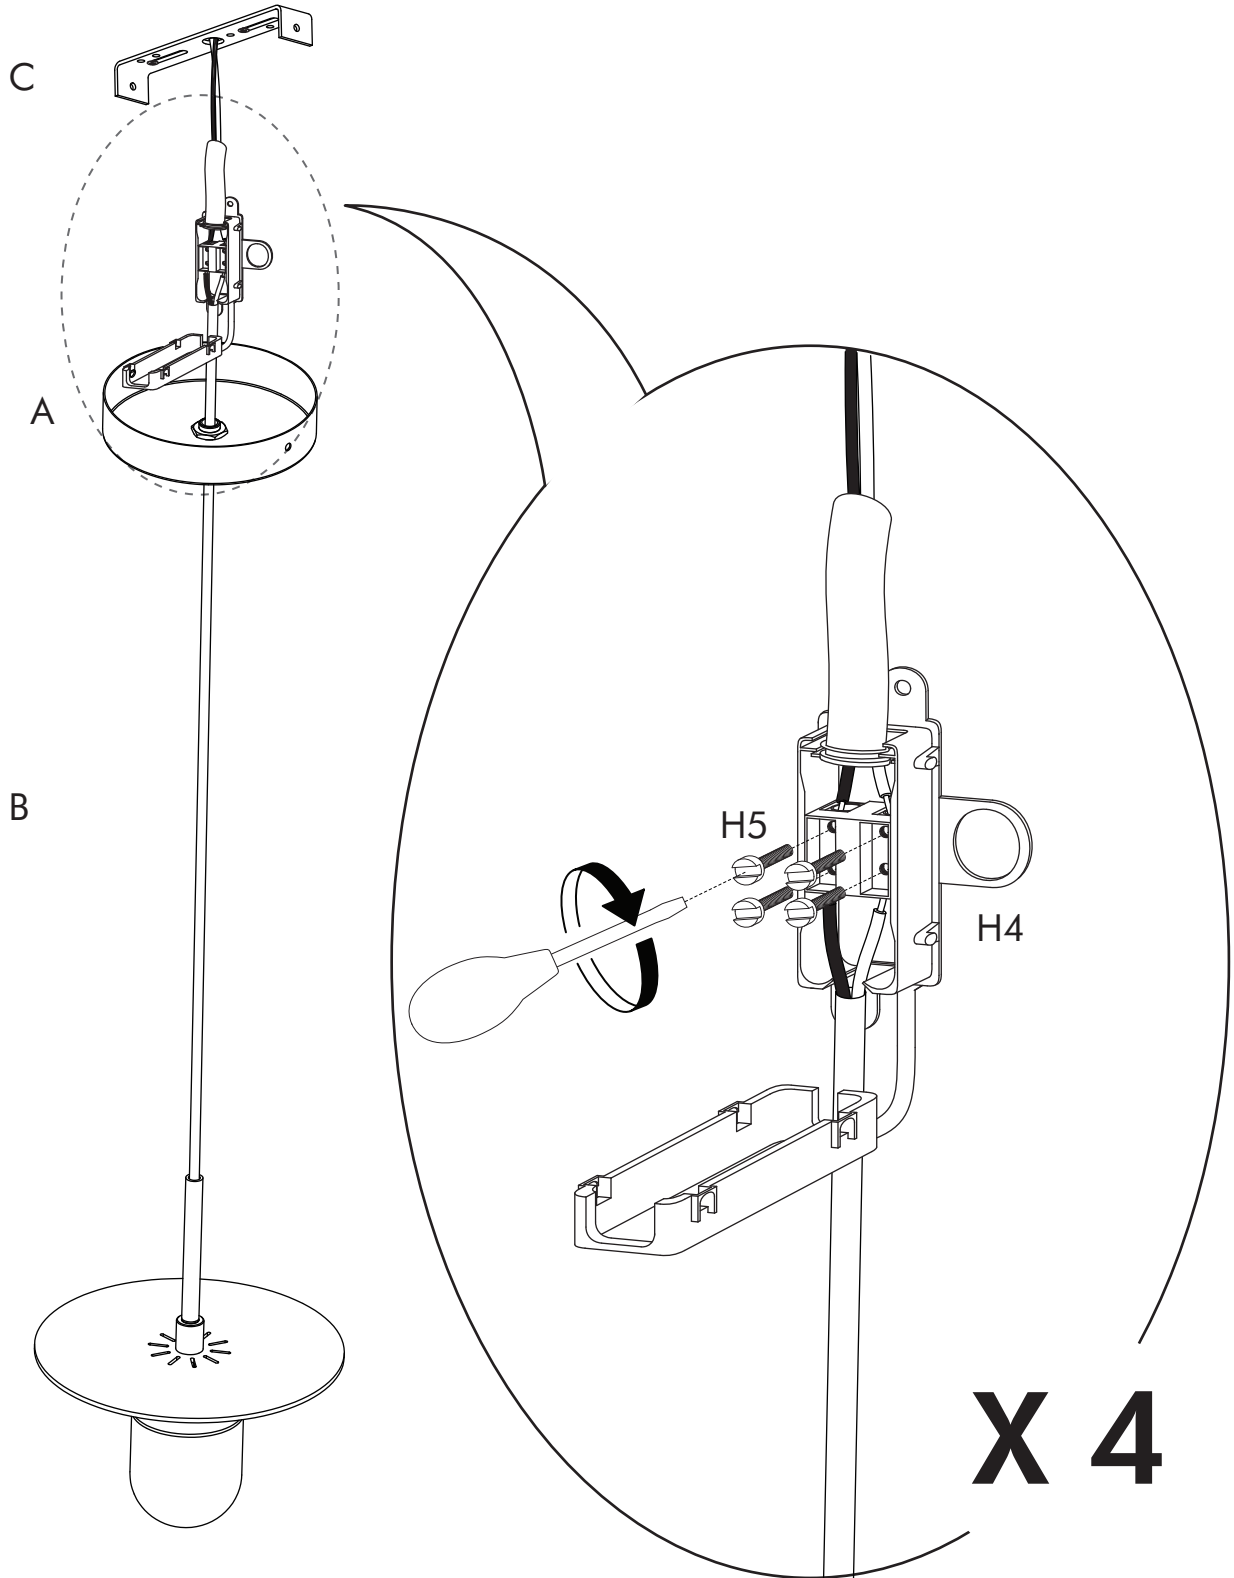

STELLAR WORKS

INSTRUCTION MANUAL

ED-P110.EU011/ED-P110.EU012/ED-P110.EU013/
ED-P110.EU021/ED-P110.EU022/ED-P110.EU023

EVERYDAY PENDANT

 **ATTENTION**

- Identify all components before assembling. If any components are missing, please contact the dealer from whom you bought this product.
- Select an appropriate location when assembling.
- Place components on a soft surface to prevent damage during assembly.
- Ensure no components are disposed of when discarding packaging.
- Please seek professional help. Additional tools / power tools may be needed for installation.
- Periodically check all fixings to ensure none have come loose, and re-tightening when necessary.
- Ensure the light is unplugged from power supply during installation and maintenance.
- This product is for indoor use only.
- Ensure this product is used in a dry environment. Do not keep the product in direct sun light permanently.
- Keep the lamp away from humidity.
- Do not cover the lamp with drapes or anything else.
- Please keep these instructions for future reference.
- If the external flexible cable or cord of this luminaire is damaged, it shall be exclusively replaced by a qualified electrician in order to avoid a hazard.

STEP 2

Please select appropriate wall fitting !

STEP 3

H4

H4

4 X

STEP 4

STEP 5

STEP 6

STEP 7

STEP 8

STEP 9

STEP 10

STEP 11

STEP 12

STEP 13