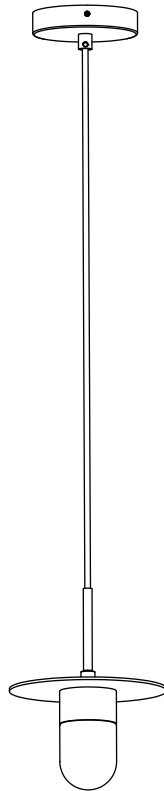

STELLAR WORKS

INSTRUCTION MANUAL

ED-P110.EU011/ED-P110.EU012/ED-P110.EU013/
ED-P110.EU021/ED-P110.EU022/ED-P110.EU023

EVERYDAY PENDANT

 **ATTENTION**

- Identify all components before assembling. If any components are missing, please contact the dealer from whom you bought this product.
- Select an appropriate location when assembling.
- Place components on a soft surface to prevent damage during assembly.
- Ensure no components are disposed of when discarding packaging.
- Please seek professional help. Additional tools / power tools may be needed for installation.
- Periodically check all fixings to ensure none have come loose, and re-tightening when necessary.
- Ensure the light is unplugged from power supply during installation and maintenance.
- This product is for indoor use only.
- Ensure this product is used in a dry environment. Do not keep the product in direct sun light permanently.
- Keep the lamp away from humidity.
- Do not cover the lamp with drapes or anything else.
- Please keep these instructions for future reference.
- If the external flexible cable or cord of this luminaire is damaged, it shall be exclusively replaced by a qualified electrician in order to avoid a hazard.