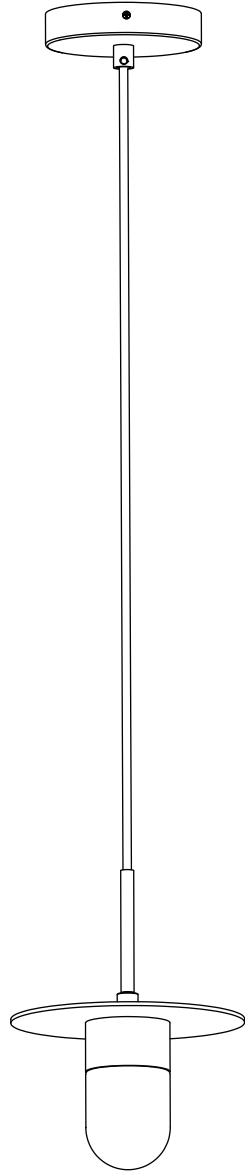

STELLAR WORKS

INSTRUCTION MANUAL

ED-P110.EU011/ED-P110.EU012/ED-P110.EU013/
ED-P110.EU021/ED-P110.EU022/ED-P110.EU023

EVERYDAY PENDANT

 **ATTENTION**

- Identify all components before assembling. If any components are missing, please contact the dealer from whom you bought this product.
- Select an appropriate location when assembling.
- Place components on a soft surface to prevent damage during assembly.
- Ensure no components are disposed of when discarding packaging.
- Please seek professional help. Additional tools / power tools may be needed for installation.
- Periodically check all fixings to ensure none have come loose, and re-tightening when necessary.
- Ensure the light is unplugged from power supply during installation and maintenance.
- This product is for indoor use only.
- Ensure this product is used in a dry environment. Do not keep the product in direct sun light permanently.
- Keep the lamp away from humidity.
- Do not cover the lamp with drapes or anything else.
- Please keep these instructions for future reference.
- If the external flexible cable or cord of this luminaire is damaged, it shall be exclusively replaced by a qualified electrician in order to avoid a hazard.

CERTIFICATES

HARDWARE LIST

H1 x 2

H2 x 2

H3 x 2

H4 x 1

H5 x 4

STEP 1

STEP 2

Please select appropriate wall fitting !

STEP 3

H4

H4

4 X

STEP 4

STEP 5

STEP 6

STEP 7

STEP 8

STEP 9

STEP 10

STEP 11

STEP 12

STEP 13