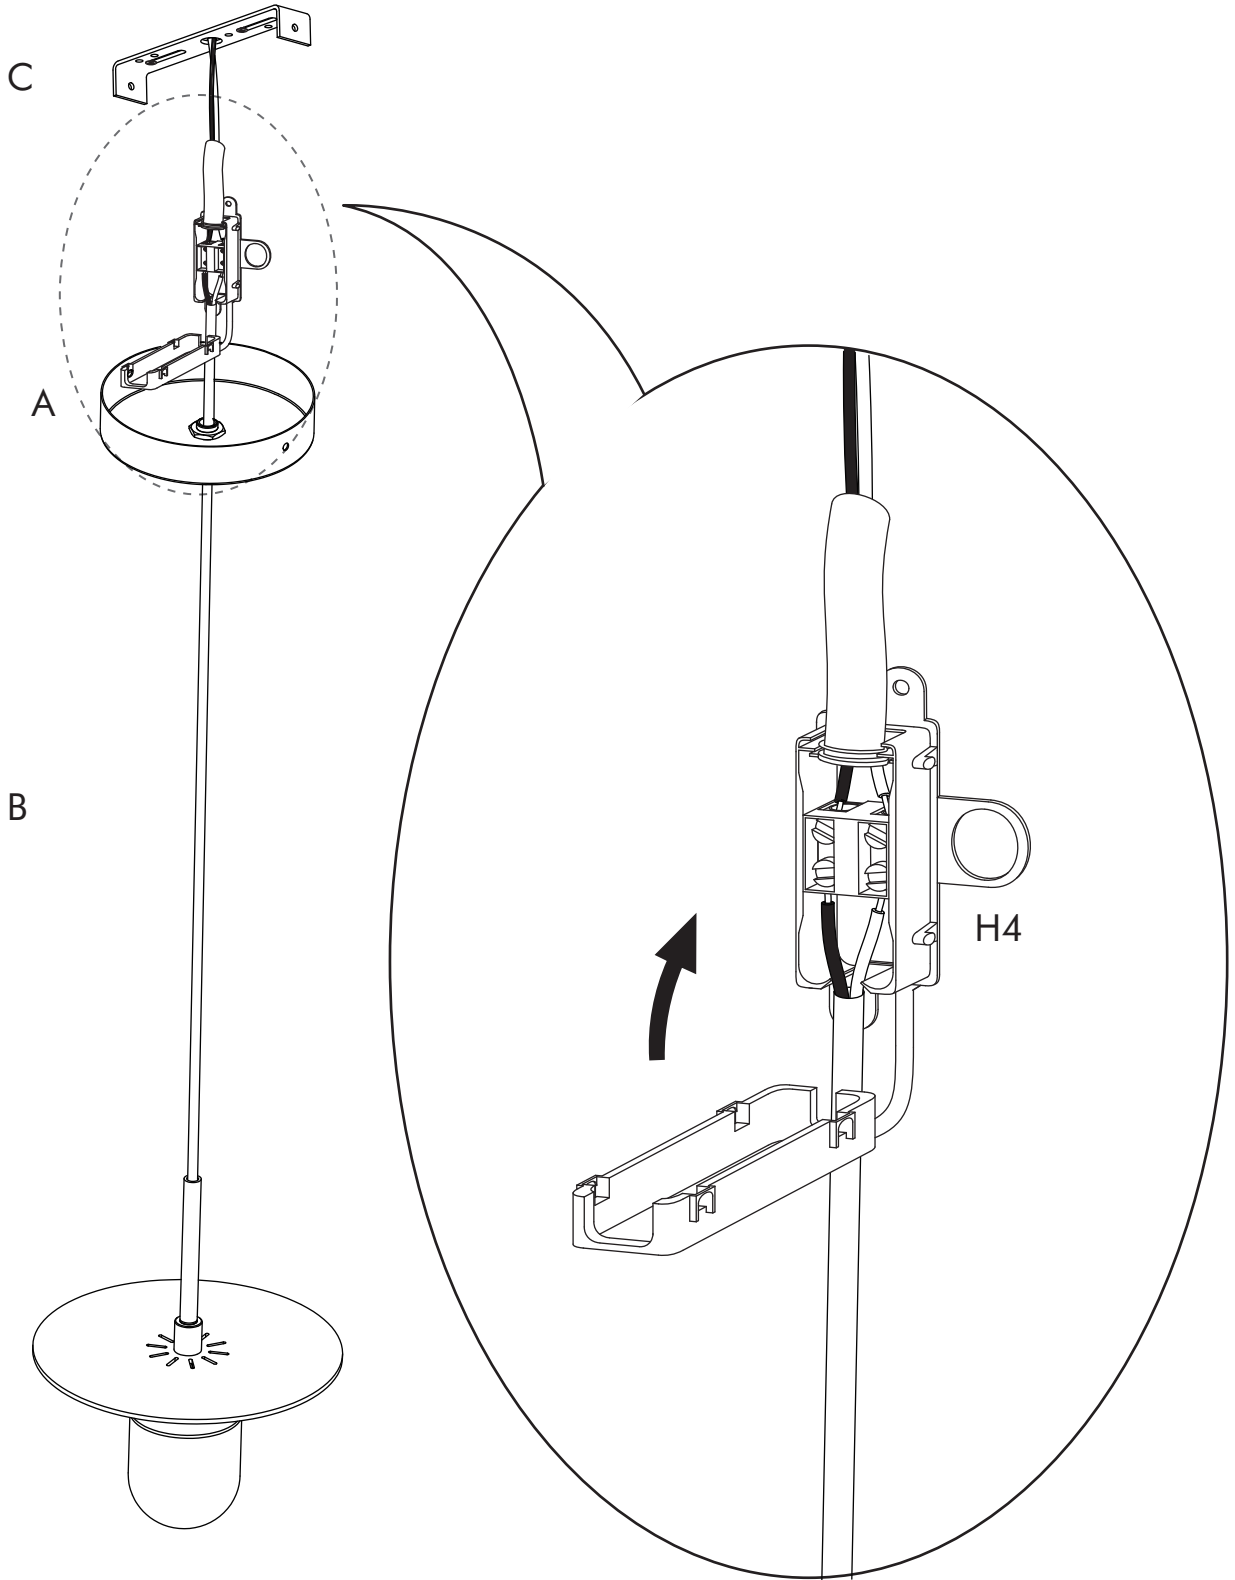

STELLAR WORKS

INSTRUCTION MANUAL

ED-P110.EU011/ED-P110.EU012/ED-P110.EU013/
ED-P110.EU021/ED-P110.EU022/ED-P110.EU023

EVERYDAY PENDANT

 **ATTENTION**

- Identify all components before assembling. If any components are missing, please contact the dealer from whom you bought this product.
- Select an appropriate location when assembling.
- Place components on a soft surface to prevent damage during assembly.
- Ensure no components are disposed of when discarding packaging.
- Please seek professional help. Additional tools / power tools may be needed for installation.
- Periodically check all fixings to ensure none have come loose, and re-tightening when necessary.
- Ensure the light is unplugged from power supply during installation and maintenance.
- This product is for indoor use only.
- Ensure this product is used in a dry environment. Do not keep the product in direct sun light permanently.
- Keep the lamp away from humidity.
- Do not cover the lamp with drapes or anything else.
- Please keep these instructions for future reference.
- If the external flexible cable or cord of this luminaire is damaged, it shall be exclusively replaced by a qualified electrician in order to avoid a hazard.

STEP 2

Please select appropriate wall fitting !

STEP 3

H4

H4

4 X

STEP 4

STEP 5

STEP 6

STEP 7

STEP 8

STEP 9

STEP 10

STEP 11

STEP 12

STEP 13