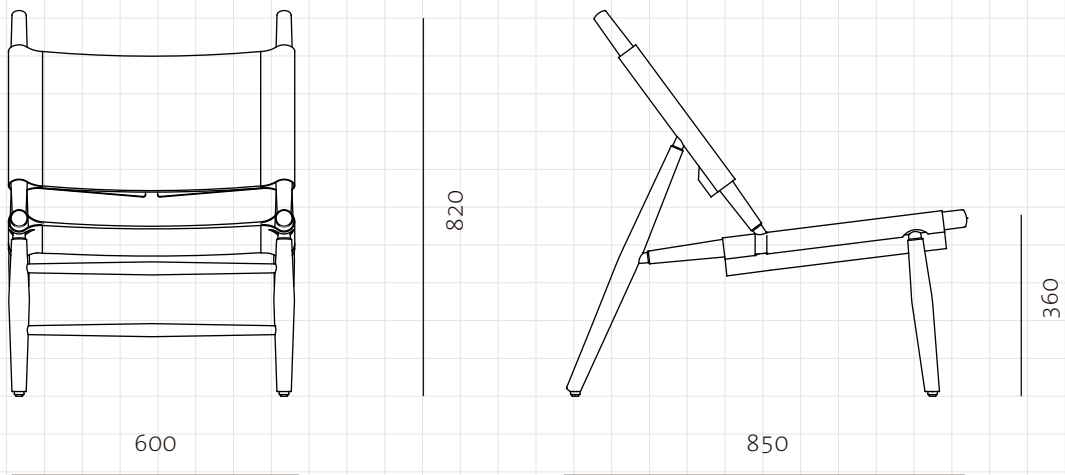

## Aluminium Triangle Chair

**CODE**  
**DIMENSIONS**

VW-S120  
W600 x D850 x H820mm  
Seating height: 360mm

**NET WEIGHT**  
**ENVIRONMENT**  
**MATERIALS**

5.5 kg  
Outdoor  
Aluminium frame, batyline sling  
\*Please refer to website or contact your local representative for complete material swatches.

**SHIPPING**

<b>Package</b>	Knock Down		
<b>Package Qty</b>	2 pcs/box		
<b>Packaging</b>	<b>Measurement (mm)</b>	<b>Volume (cbm)</b>	<b>Gross Weight (kg)</b>
<b>FCL</b>	W515 x D100 x H100	0.01	0.81
	W970 x D770 x H105	0.08	7.35
<b>LCL/AIR</b>	W515 x D100 x H100	0.01	0.81
	W990 x D790 x H125	0.10	16.44