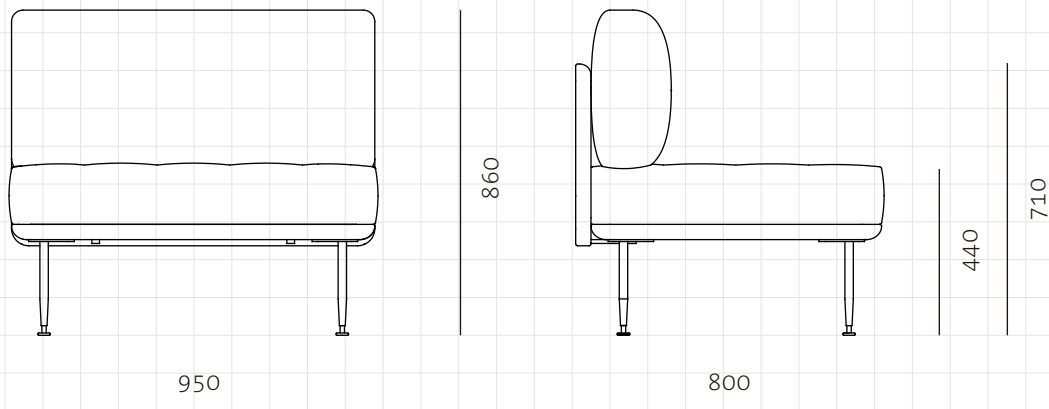

Utility Sofa 1 Side S

CODE

UT-S411

DIMENSIONS

W950 x D800 x H860mm

Seating height: 440mm

NET WEIGHT

43.0 kg

SHIPPING

Package	Knock Down		
Package Qty	1 pcs/box		
Packaging	Measurement (mm)	Volume (cbm)	Gross Weight (kg)
FCL	W1015 x D865 x H565	0.50	48.65
LCL/AIR	W1035 x D885 x H660	0.60	59.29