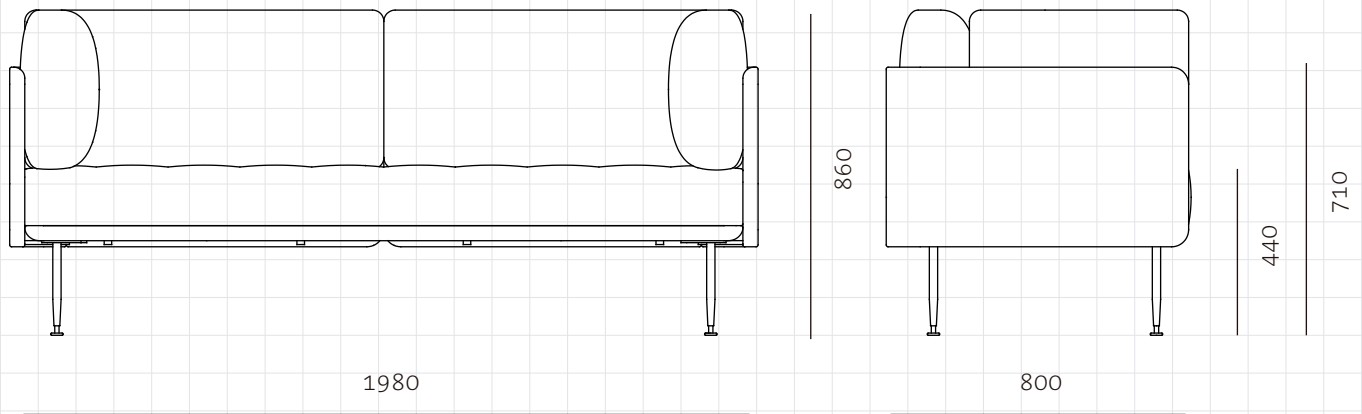

Utility Sofa 3 Sides L

**CODE**  
**DIMENSIONS**

UT-S430  
W1980 x D800 x H860mm  
Seating height: 440mm

**NET WEIGHT**  
**ENVIRONMENT**  
**MATERIALS**

90.0 kg  
Indoor  
Veneer laminate base, Stainless steel hairline aged gold / steel black powder coat matt, Upholstery  
\*Please refer to website or contact your local representative for complete material swatches.

**SHIPPING**

<b>Package</b>	Knock Down		
<b>Package Qty</b>	1 pcs/box		
<b>Packaging</b>	<b>Measurement (mm)</b>	<b>Volume (cbm)</b>	<b>Gross Weight (kg)</b>
<b>FCL</b>	W2045 x D865 x H565	1.00	99.33
<b>LCL/AIR</b>	W2065 x D885 x H660	1.21	120.57