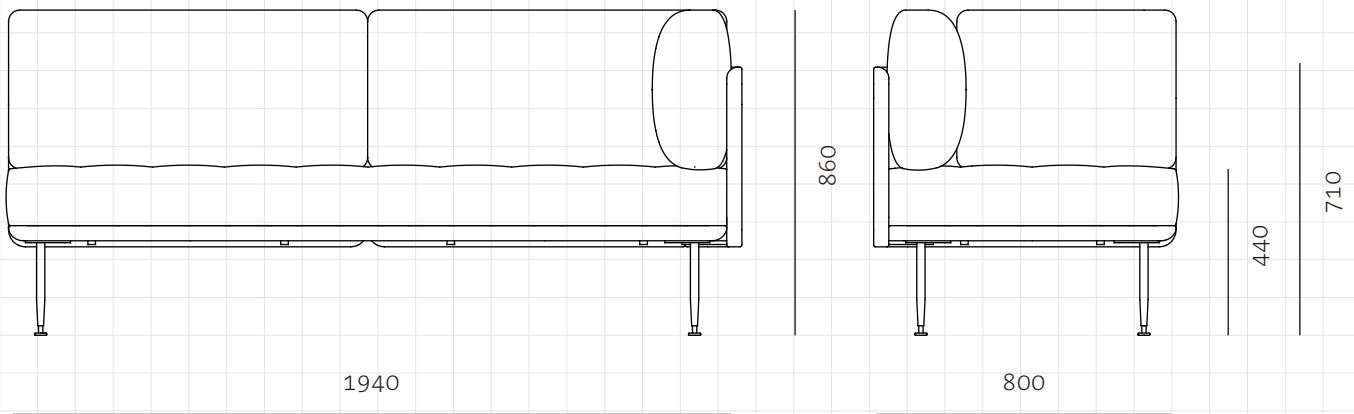

Utility Sofa 2 Sides L-R

CODE
DIMENSIONS

UT-S420-R
W1940 x D800 x H860mm
Seating height: 440mm

NET WEIGHT
ENVIRONMENT
MATERIALS

88.0 kg
Indoor
Veneer laminate base, Stainless steel hairline aged gold / steel black powder coat matt, Upholstery
*Please refer to website or contact your local representative for complete material swatches.

SHIPPING

Package	Knock Down		
Package Qty	1 pcs/box		
Packaging	Measurement (mm)	Volume (cbm)	Gross Weight (kg)
FCL	W2005 x D865 x H565	0.98	97.19
LCL/AIR	W2025 x D885 x H660	1.18	118.01