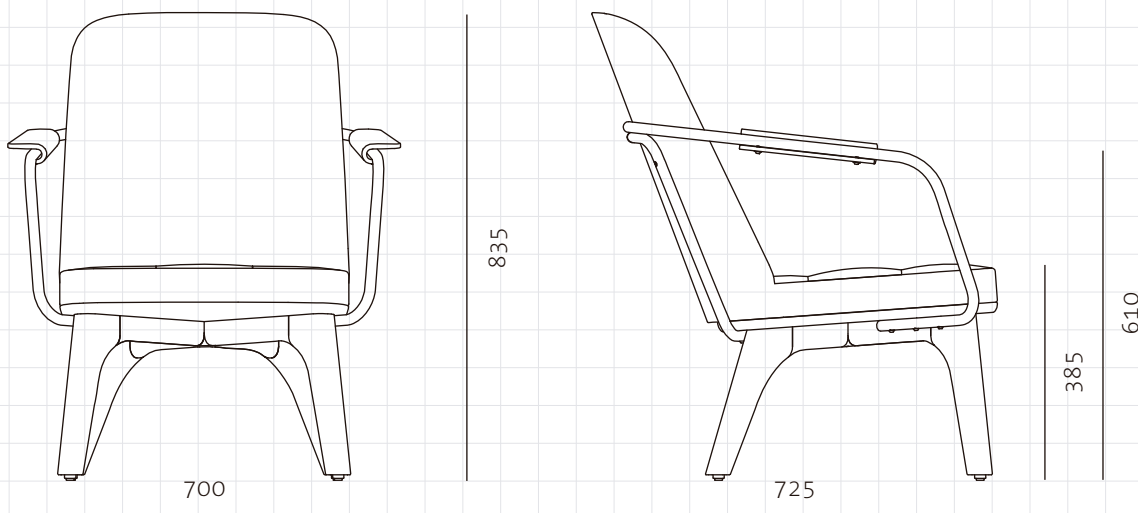

Utility Lounge Chair

CODE

UT-S111

DIMENSIONS

W700 x D725 x H835mm

Seating height: 385mm

NET WEIGHT

16.0 kg

ENVIRONMENT

Indoor

MATERIALS

Solid wood legs, plywood panels, steel hairline aged gold, upholstery

*Please refer to website or contact your local representative for complete material swatches.

SHIPPING

Package	Assembled		
Package Qty	1 pcs/box		
Packaging	Measurement (mm)	Volume (cbm)	Gross Weight (kg)
FCL	W765 x D790 x H920	0.56	23.20
LCL/AIR	W785 x D810 x H1015	0.65	30.59