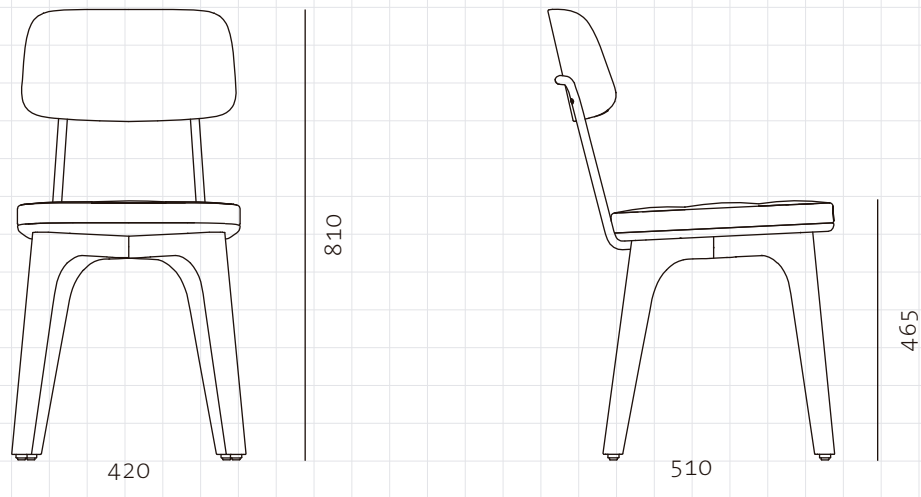

Utility Chair U

CODE
DIMENSIONS

UT-S210-UP
W420 x D510 x H810mm
Seating height: 465mm

NET WEIGHT
ENVIRONMENT
MATERIALS

6.5 kg
Indoor
Solid wood legs, plywood panel, steel hairline aged gold, upholstery
*Please refer to website or contact your local representative for complete material swatches.

SHIPPING

Package	Assembled		
Package Qty	1 pcs/box		
Packaging	Measurement (mm)	Volume (cbm)	Gross Weight (kg)
FCL	W600 x D600 x H830	0.30	11.61
LCL/AIR	W620 x D620 x H925	0.36	16.08