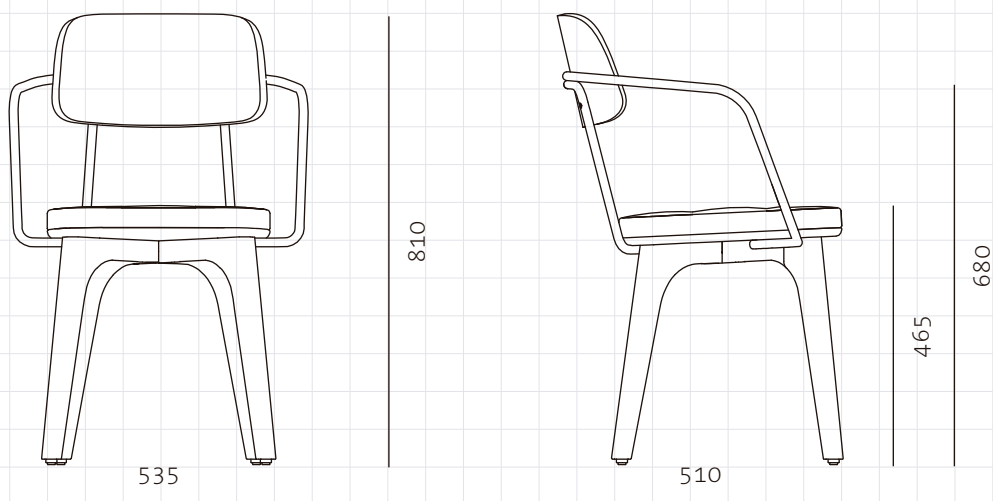

Utility Armchair V

CODE

UT-S211-WD

DIMENSIONS

W535 x D510 x H810mm

Seating height: 465mm

NET WEIGHT

7.5 kg

ENVIRONMENT

Indoor

MATERIALS

Solid wood legs, Plywood panel, Steel hairline aged gold, Upholstery

*Please refer to website or contact your local representative for complete material swatches.

SHIPPING

Package	Assembled		
Package Qty	1 pcs/box		
Packaging	Measurement (mm)	Volume (cbm)	Gross Weight (kg)
FCL	W600 x D600 x H830	0.30	12.61
LCL/AIR	W620 x D620 x H925	0.36	17.08