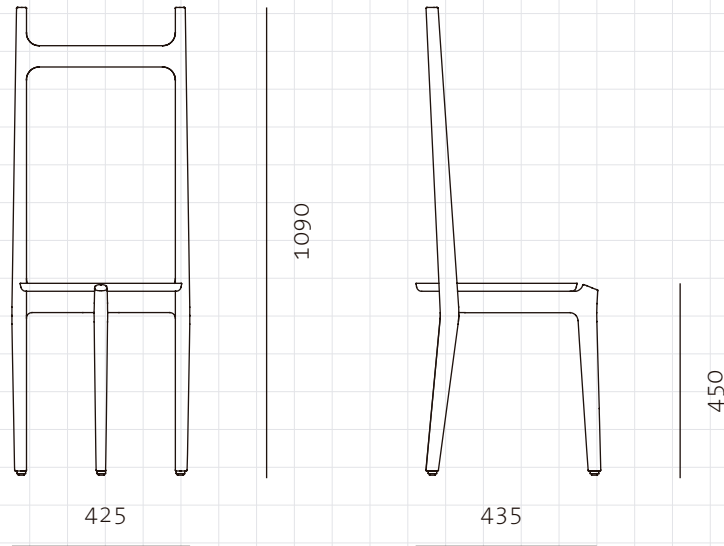

Taylor Valet

CODE

TA-V110

DIMENSIONS

W425 x D435 x H1090mm

NET WEIGHT

3.5 kg

ENVIRONMENT

Indoor

MATERIALS

Solid wood frame, veneer laminate top

*Please refer to website or contact your local representative for complete material swatches.

SHIPPING

Package	Assembled		
Package Qty	1 pcs/box		
Packaging	Measurement (mm)	Volume (cbm)	Gross Weight (kg)
FCL	W490 x D500 x H1175	0.29	10.47
LCL/AIR	W530 x D540 x H1265	0.36	13.80